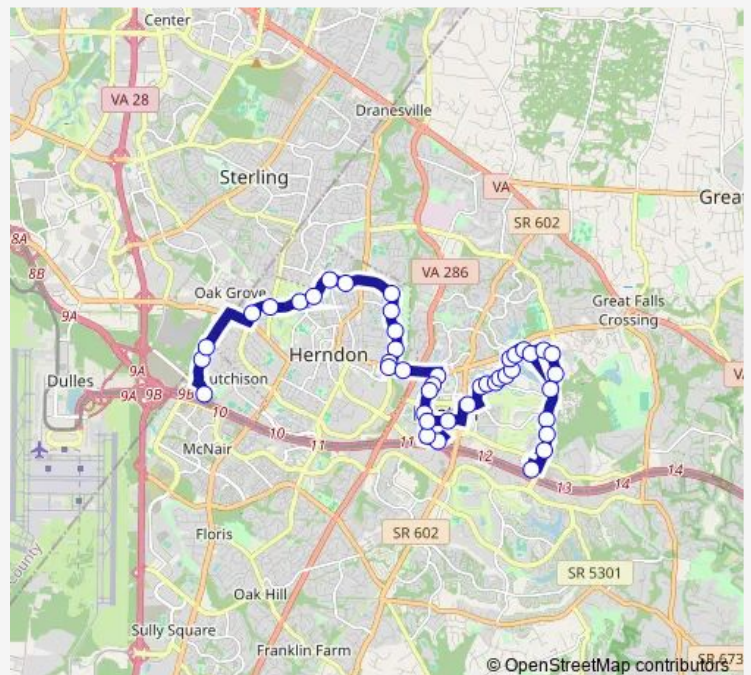

Thursday 06:00-18:40

Friday 06:00-18:40

Saturday —

Sunday —

Route info

Direction: Wiehle Metro BAY E

Stops: 44

Trip Duration: 0 hour 46 min

552 — Innovation Center - Wiehle Reston E

Town CTR PW @ Sunset Hills

Town Center Pkwy @ Bluemont Wa

Town Center Pkwy and New Dominio

Reston Hospital

Town Center Pkwy and Bowman Town

Town Center Pkwy and Cameron Gle

Town Center Pkwy and Baron Camer

Elden St and Laurel Way

Elden St and Carlisle Dr

Herndon Pkwy and Tamarack Way

Herndon Pkwy and Reneau Way

Herndon Pkwy and Leona Ln

Herndon Pkwy and Queens Row St

Herndon Pkwy and Cavendish St

Wiehle and Inlet

Wiehle Ave and Fairway Dr

Wiehle AV @ North Shore Dr

Wiehle @ Chestnut Grove

Wiehle @ Isaac Newton South

Wiehle Metro BAY E

552 Bus time schedules and route maps are available in an offline PDF at [busmaps.com](https://busmaps.com). Use the [busmaps.com](https://busmaps.com) website to see live bus times, train schedule or subway schedule, and step-by-step directions for all public transit in Fairfax