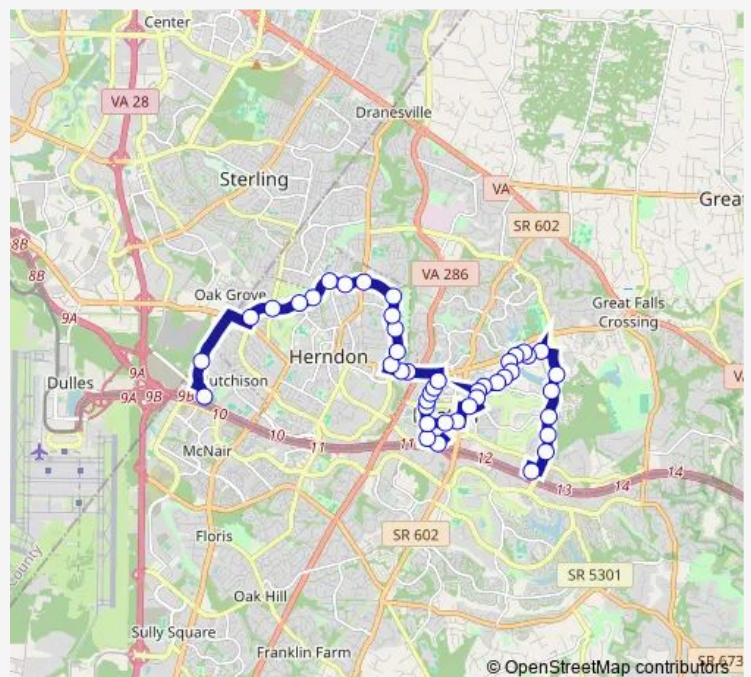

Thursday 06:10-18:50

Friday 06:10-18:50

Saturday —

Sunday —

Route info

Direction: SL Innovation Station N Bay J

Stops: 43

Trip Duration: 0 hour 43 min

552 — Innovation Center - Wiehle Reston E

Town CTR PW @ Sunset Hills

Town Center Pkwy @ Bluemont Wa

Reston Town Ctr

Temporary @ OLD Reston Ave

North Shore and Wainwright (Sout

North Shore and Wainwright North

North Shore and Clubhouse

North Shore and Lake Anne Elemen

North Shore and Fairway

North Shore and Waterview

North Shore and Washington W

North Shore and Washington

North Shore and Lake Anne Ctr

North Shore and Moorings

Stops: 44

Trip Duration: 0 hour 44 min

Town Center Pkwy and Bowman Town

Town Center Pkwy and Cameron Gle

Town Center Pkwy and Baron Camer

Elden St and Laurel Way

Elden St and Carlisle Dr

Herndon Pkwy and Tamarack Way