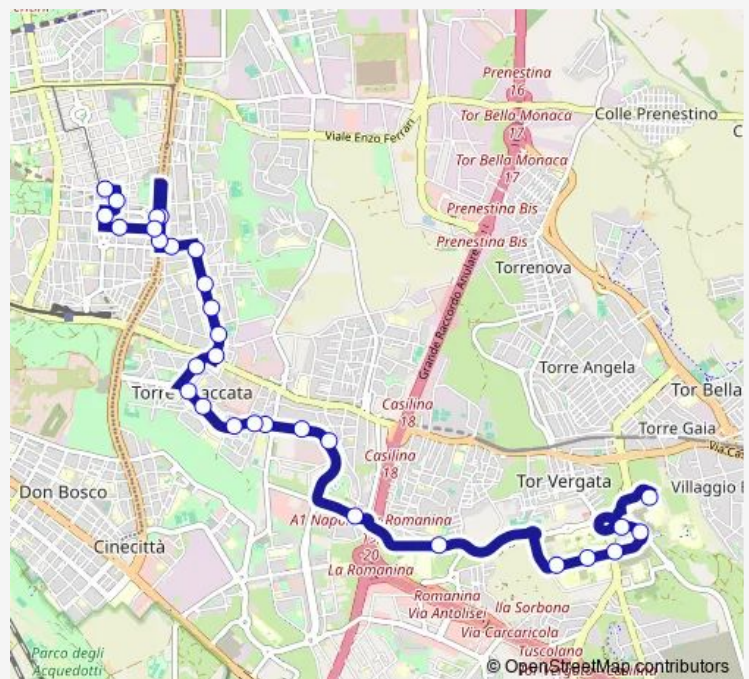

Thursday 05:30-00:30⁺¹

Friday 05:30-00:30⁺¹

Saturday 05:30-00:30⁺¹

Sunday 05:30-00:30⁺¹

Route info

Direction: GERANI/RODODENDRI

Stops: 24

Trip Duration: 0 hour 23 min

552 — Policlinico/TOR Vergata (H) - Gerani/Rododendri

Heidelberg

HEIDELBERG/TOR VERGATA

POLICLINICO/TOR VERGATA (H)

Direction

POLICLINICO/TOR VERGATA (H) — GERANI/RODO-DENDRI

30 stops

[Open route schedule](#)

Route schedule

POLICLINICO/TOR VERGATA (H) — GERANI/RODO-DENDRI

Monday 05:30-24:00

Tuesday 05:30-24:00

Wednesday 05:30-24:00

Thursday 05:30-24:00

Friday 05:30-24:00

Saturday 05:30-24:00

Sunday 05:30-24:00

Route info

Direction: POLICLINICO/TOR VERGATA (H)

Stops: 30

Trip Duration: 0 hour 36 min

Togliatti/Pergolato

Robinie/Togliatti

Robinie/Azalee