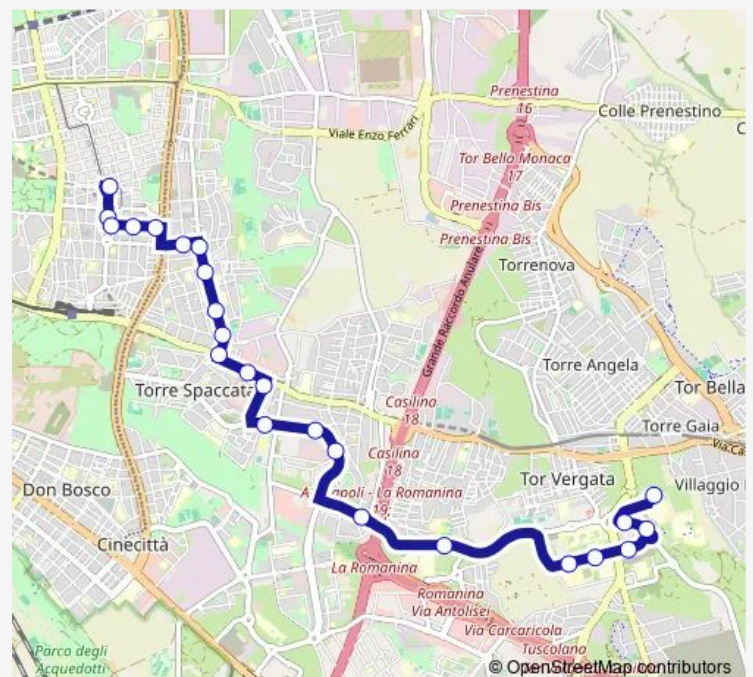

### Route schedule

Gerani/Rododendri — Policlinico/TOR Vergata (H)

Monday	05:30-00:30 <sup>+1</sup>
Tuesday	05:30-00:30 <sup>+1</sup>
Wednesday	05:30-00:30 <sup>+1</sup>
Thursday	05:30-00:30 <sup>+1</sup>
Friday	05:30-00:30 <sup>+1</sup>
Saturday	05:30-00:30 <sup>+1</sup>
Sunday	05:30-00:30 <sup>+1</sup>

### Route info

Direction: Gerani/Rododendri

Stops: 24

Typical Duration: 0 hour 23 min

Heidelberg

Heidelberg/TOR Vergata

Policlinico/TOR Vergata (H)

## Direction

Policlinico/TOR Vergata (H) — Gerani/Rododendri

30 stops

[Open route schedule](#)

Policlinico/TOR Vergata (H)

Heidelberg/TOR Vergata

Heidelberg

Cambridge/Resid. Universitaria

## Route info

Direction: Policlinico/TOR Vergata (H)

Stops: 30

Trip Duration: 0 hour 30 min

Robinie/Togliatti

Robinie/Azalee

Castani/Faggi

Frassini