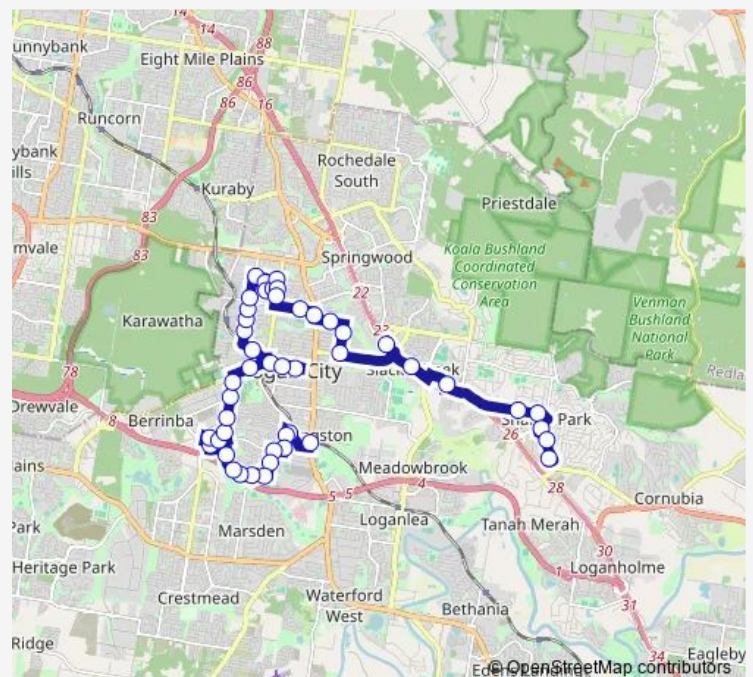

Juers St near Bellatrix Dr

Juers St near Rigel St

Lyngrove St near Alderbaran Dr

Bardon Rd near Ashton St

Bardon Rd at Pope Street

Bardon Rd at Rudduck Street

Wembley Rd at Lennox Ct

Wembley Rd at Ewing Road

Logan Central station, platform 1

### Route schedule

Kingston station — Loganholme, stop F

Monday —

Tuesday —

Wednesday —

Thursday —

Friday —

Saturday 07:58-17:58

### Route info

Direction: Kingston station

Stops: 47

Trip Duration: 0 hour 52 min

552 — Kingston - Loganholme

Wembley Rd at Wilbur Street

Woodridge station

North Rd at Defiance Road