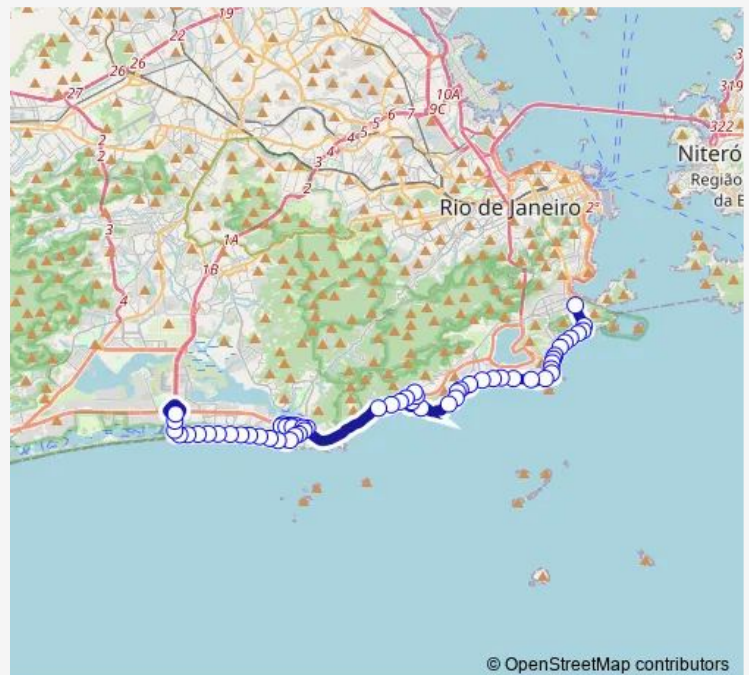

### Route schedule

Ponto Final: Rio Sul : Linha 552 — Terminal Alvorada : Plataforma C7

Monday	00:00
Tuesday	00:00
Wednesday	00:00
Thursday	00:00
Friday	00:00
Saturday	00:00
Sunday	00:00

### Route info

Direction: Ponto Final: Rio Sul : Linha 552

Stops: 57

Trip Duration: 1 hour 1 min

© OpenStreetMap contributors

552 — Terminal Alvorada - Rio Sul

BusMaps

Vidigal

Dom Eugênio Sales

Ladeira das Yucas

Aquarela do Brasil

Metrô São Conrado / Rocinha

Metrô São Conrado / Rocinha

Golf Clube

Capuri

Gavea Golf and Country Club