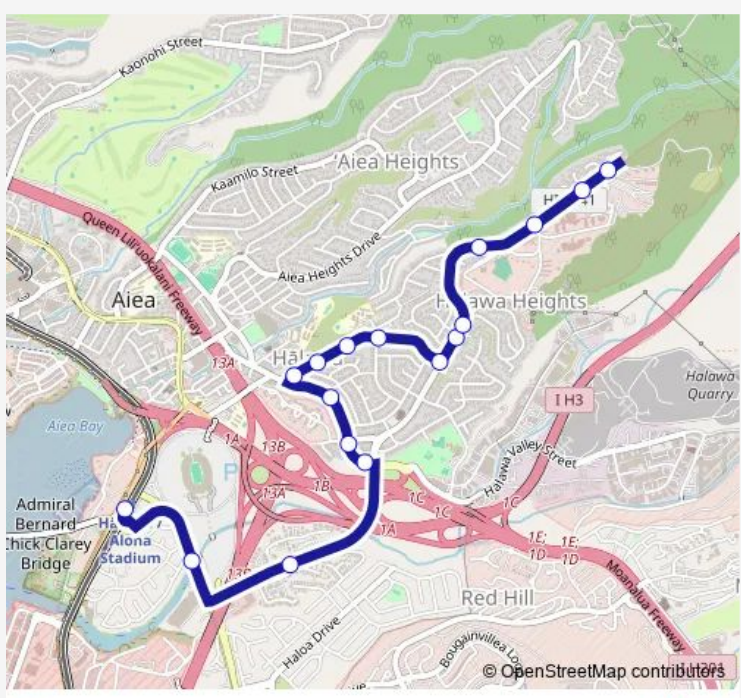

Bus 552 Halawa Heights-Aloha Stadium

[Go to website](#)

Direction
 Halawa Aloha Stadium Station — Halawa Heights RD + OPP Elrod Rd
 17 stops
[Open route schedule](#)

- Halawa Aloha Stadium Station
- Salt Lake BL + Kalaloa St
- Kahuapaani ST + ALA Alii St
- Ulune ST + Kahuapaani St
- Ulune ST + Halawa Heights Rd
- Ulune ST + Pualaa St
- Aliipoe DR + Ulune St
- Aliipoe DR + Hokea St
- Aliipoe DR + 99-631
- Aliipoe DR + Paihi St
- Aliipoe DR + Halawa Heights Rd
- Halawa Heights RD + OPP Kaholi PI
- Halawa Heights RD + Halawa Dr
- Halawa Heights RD + 99-1057
- Halawa Heights RD + OPP Fernridge PI
- Halawa Heights RD + Hele Mauna PI
- Halawa Heights RD + OPP Elrod Rd

Route schedule
 Halawa Aloha Stadium Station — Halawa Heights RD + OPP Elrod Rd

Monday	04:15-21:45
Tuesday	04:15-21:45
Wednesday	04:15-21:45
Thursday	04:15-21:45
Friday	04:15-21:45
Saturday	06:15-21:45
Sunday	06:15-21:45

Route info
 Direction: Halawa Aloha Stadium Station
 Stops: 17
 Trip Duration: 0 hour 15 min

■ 552 — Halawa Heights-Aloha Stadium **BusMaps**

Direction

Halawa Heights RD + OPP Elrod Rd — Halawa Aloha Stadium Station

Monday 04:27-22:00

Tuesday 04:27-21:58

Wednesday 04:27-21:58

Thursday 04:27-21:58

Friday 04:27-21:58

Saturday 06:31-22:00

Sunday 06:31-22:00

Route info