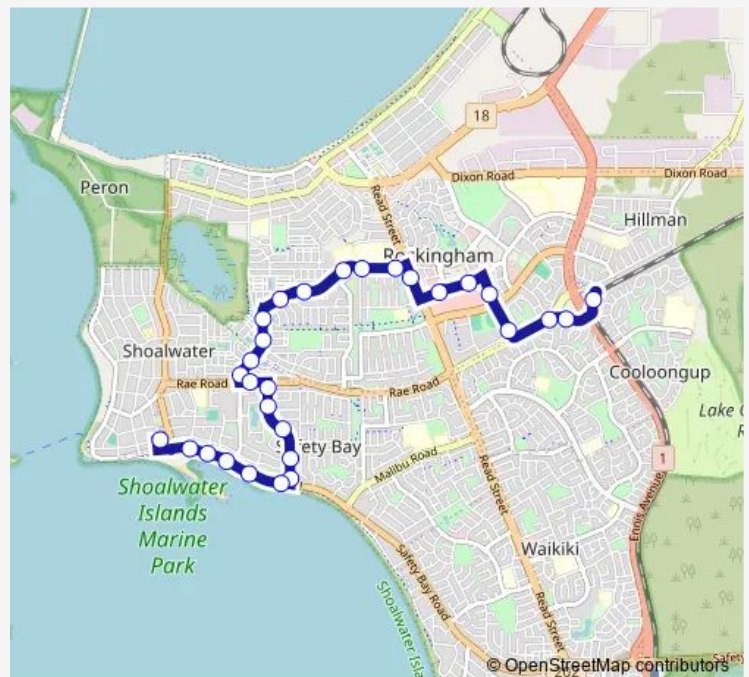

June Rd Before Jesmond St

June Rd Before Tyne Ct

### Route schedule

Rockingham Stn Stand 10 — Penguin Rd After Watts Rd

Monday 06:38-22:27

Tuesday 06:38-22:27

Wednesday 06:38-22:27

Thursday 06:38-22:27

Friday 06:38-22:27

Saturday 06:38-22:27

### Route info

Direction: Rockingham Stn Stand 10

Stops: 29

Trip Duration: 0 hour 17 min

June Rd Before Janet Rd

June Rd After Mayfield Rd

Safety Bay Rd After June Rd

Safety Bay Rd After Berry St

## Route info

Direction: Penguin Rd After Watts Rd

Stops: 30

Trip Duration: 0 hour 22 min

Contest Pde Rockingham Centre Shopping Ctr

Kitson St Before Rae Rd

Rockingham Busway Before Genie Ct

Rockingham Busway Rockingham Stn Car Park