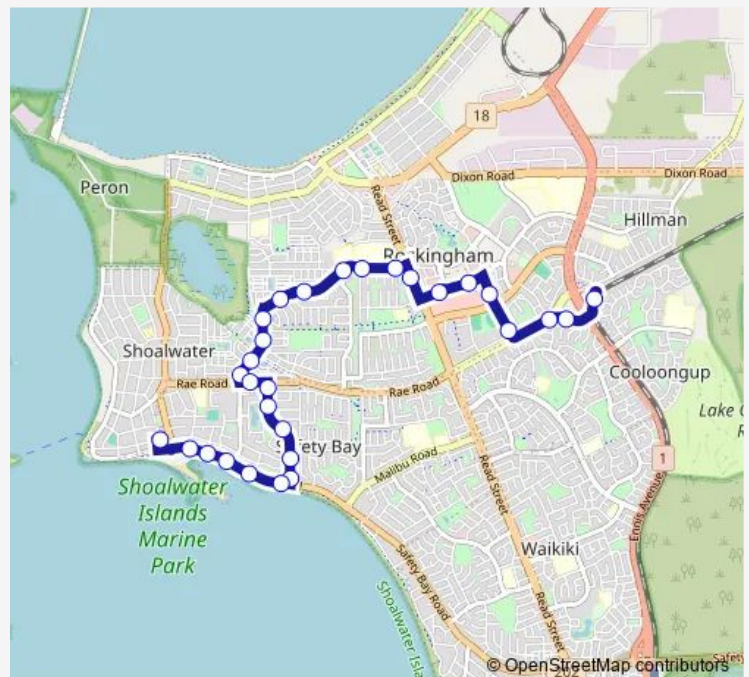

Friday 06:38-22:27

Saturday 06:38-22:27

Sunday 08:31-18:31

Route info

Direction: Rockingham Stn Stand 10

Stops: 29

Trip Duration: 0 hour 17 min

June Rd Before Janet Rd

June Rd After Mayfield Rd

Safety Bay Rd After June Rd

Safety Bay Rd After Berry St

Safety Bay Rd After Hawker St

Safety Bay Rd Before Saunders St

Safety Bay Rd Before Waimea Rd

Penguin Rd After Watts Rd

Direction