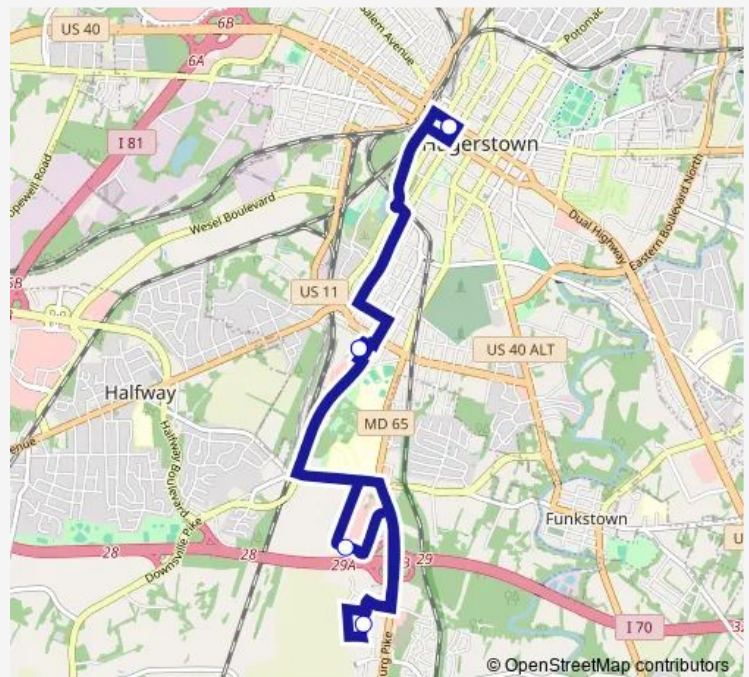

**Bus 552 Premium Outlets**

[Go to website](#)

**Direction**

Transfer Center — Transfer Center

6 stops

[Open route schedule](#)

Transfer Center

South End S.C.

Premium Outlets Food Court

Walmart (near Outlets)

South End S.C.

Transfer Center

**Route schedule**

Transfer Center — Transfer Center

Monday 07:15-18:15

Tuesday 07:15-18:15

Wednesday 07:15-18:15

Thursday 07:15-18:15

Friday 07:15-18:15

Saturday 09:15-18:15

Sunday —

**Route info**

Direction: Transfer Center

Stops: 6

Trip Duration: 1 hour 0 min

552 — Premium Outlets

552 Bus time schedules and route maps are available in an offline PDF at [busmaps.com](https://busmaps.com). Use the [busmaps.com](https://busmaps.com) website to see live bus times, train schedule or subway schedule, and step-by-step directions for all public transit in Hagerstown