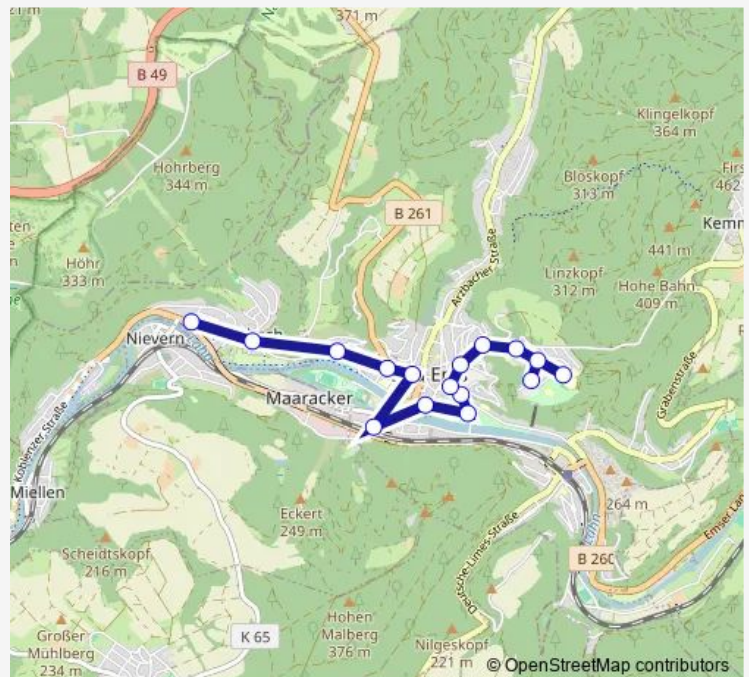

Wednesday 05:12-20:31

Thursday 05:12-20:31

Friday 05:12-20:31

Saturday 08:42-15:42

Sunday —

Route info

Direction: Fachbach Nieverner Brücke

Stops: 16

Trip Duration: 0 hour 27 min

Direction

Fachbach Nieverner Brücke — Bad Ems Paracelsus-Klinik

16 stops

[Open route schedule](#)

Fachbach Nieverner Brücke

Fachbach Gemeindezentrum

Fachbach Campingplatz

Tuesday 10:31

Wednesday 10:31

Thursday 10:31

Friday 10:31

Saturday —

Sunday —

Route info

Direction: Fachbach Nieverner Brücke

Monday 06:01-21:01

Tuesday 06:01-21:01

Wednesday 06:01-21:01

Thursday 06:01-21:01

Friday 06:01-21:01

Saturday 09:01-16:01

Sunday —

Route info