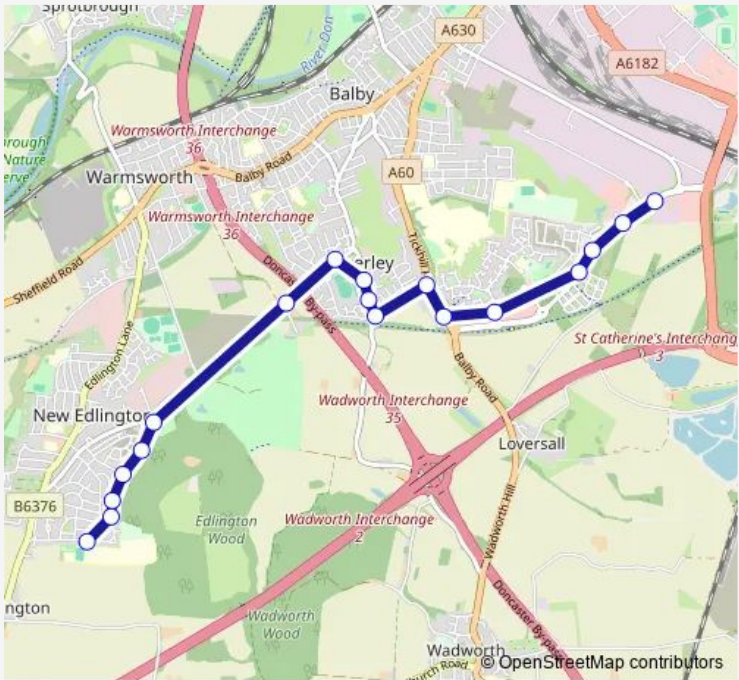

Bus 552 Woodfield Plantation - Sir Thomas Wharton Academy

[Go to website](#)

Direction
 Woodfield Way/Bullrush Grove — Tait Avenue/Top View Crescent

18 stops

[Open route schedule](#)

- Woodfield Way/Bullrush Grove
- Woodfield Way/Bullrush Grove
- Woodfield Way/Bullrush Grove
- Woodfield Way/Plantation Road
- Plantation Road/Woodfield Way
- Tickhill Road/Fulwood Drive
- Tickhill Road/Alverley Lane
- Alverley Lane/Springwell Lane
- Springwell Lane/Hanbury Close
- Springwell Lane/Melford Drive
- Broomhouse Lane/Galsworthy Close
- Broomhouse Lane/Common Lane
- Roberts Road/Broomhouse Lane
- Roberts Road/Granby Road
- Roberts Road/Blowhall Crescent
- Roberts Road/St Marys Road
- Roberts Road/Clark Avenue
- Tait Avenue/Top View Crescent

Route schedule
 Woodfield Way/Bullrush Grove — Tait Avenue/Top View Crescent

Monday	07:52
Tuesday	07:52
Wednesday	07:52
Thursday	07:52
Friday	07:52
Saturday	—
Sunday	—

Route info

Direction: Woodfield Way/Bullrush Grove

Stops: 18

Trip Duration: 0 hour 13 min

552 Bus time schedules and route maps are available in an offline PDF at busmaps.com. Use the busmaps.com website to see live bus times, train schedule or subway schedule, and step-by-step directions for all public transit in Doncaster