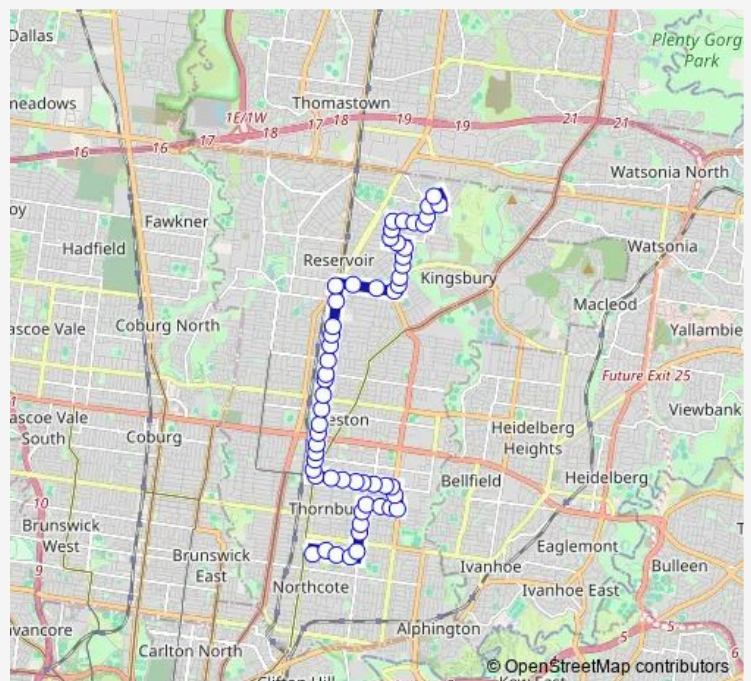

High St/Dundas St (Preston)

Route schedule

Northcote Shopping Plaza/Hunter St (Northcote) — Teresa Ct/Gertz Ave (Reservoir)

Monday 06:30-21:30

Tuesday 06:30-21:30

Wednesday 06:30-21:30

Thursday 06:30-21:30

Friday 06:30-21:30

Saturday 07:55-21:00

Sunday 09:00-21:00

Route info

Direction: Northcote Shopping Plaza/Hunter St (Northcote)

Stops: 56

Trip Duration: 0 hour 45 min

552 — North East Reservoir - Northcote Plaza

Miller St/High St (Preston)

Warrs Ave/High St (Preston)

Esther St/High St (Preston)

Gertrude St/High St (Preston)

Bell St/High St (Preston)

Bruce St/High St (Preston)

Cramer St/High St (Preston)

Murray Rd/High St (Preston)

Olver St/High St (Preston)

Tuesday 05:47-21:00

Wednesday 05:47-21:00

Thursday 05:47-21:00

Friday 05:47-21:00

Saturday 07:20-21:00

Sunday 08:15-21:00

Route info

Direction: Teresa Ct/Gertz Ave (Reservoir)