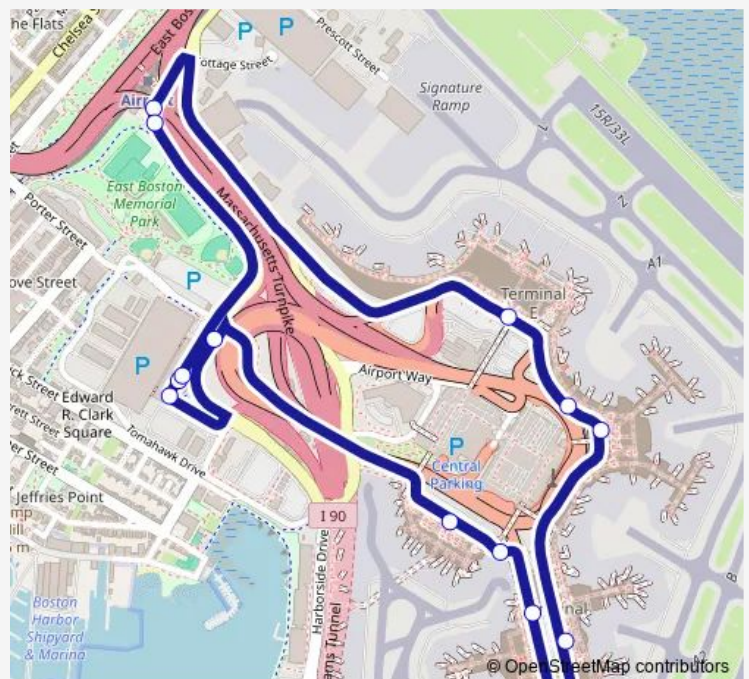

Direction

Conrac Rental Car Center, Pick Up — Conrac Rental Car Center, Drop Off

13 stops

[Open route schedule](#)

Conrac Rental Car Center, Pick Up

Welcome to Logan

Terminal A

Terminal A - Arrivals

Now Entering Terminal B

Terminal B - Arrivals Stop 1

Terminal B - Arrivals Stop 2

Terminal C - Arrivals

Terminal E

Terminal E - Arrivals

Blue Line - Mbta

RCC Ez Pass

Conrac Rental Car Center, Drop Off

Route schedule

Conrac Rental Car Center, Pick Up — Conrac Rental Car Center, Drop Off

Monday 00:00-04:54

Tuesday 00:00-04:54

Wednesday 00:00-04:54

Thursday 00:00-04:54

Friday 00:00-04:54

Saturday 00:00-04:54

Sunday 00:00-04:54

Route info

Direction: Conrac Rental Car Center, Pick Up

Stops: 13

Trip Duration: 0 hour 24 min

552 Bus time schedules and route maps are available in an offline PDF at busmaps.com. Use the busmaps.com website to see live bus times, train schedule or subway schedule, and step-by-step directions for all public transit in Boston