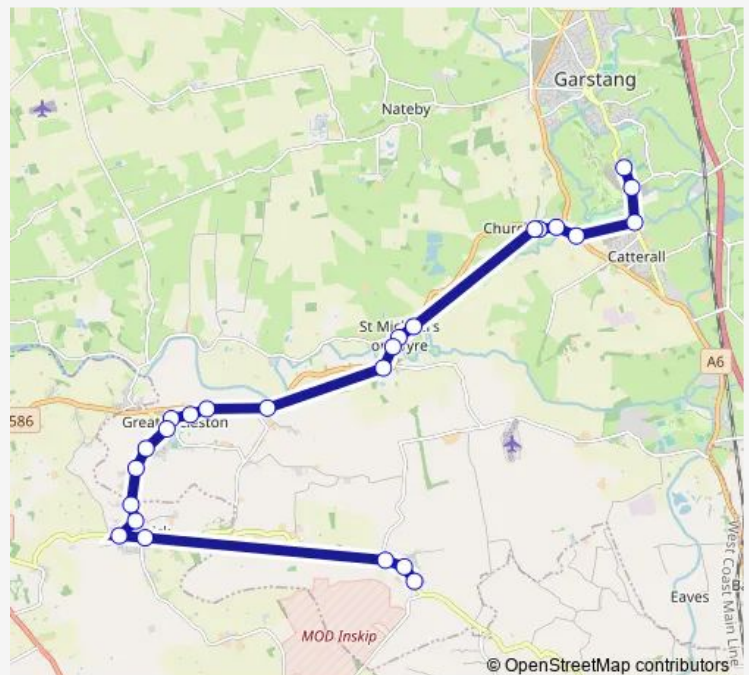

### Route schedule

Garstang Academy Grounds — Derby Crescent

Monday 15:10

Tuesday 15:10

Wednesday 15:10

Thursday 15:10

Friday 15:10

Saturday —

### Route info

Direction: Garstang Academy Grounds

Stops: 25

Trip Duration: 0 hour 34 min

■ 552 — Great Eccleston - Garstang High School

Mill Lane

Pinfold Lane

St Peters Church

## Route info

Direction: Derby Arms

Stops: 29

Trip Duration: 0 hour 40 min

Cock Robin Lane

Catterall Gates Lane

Calder House Lane

Garstang Academy Grounds