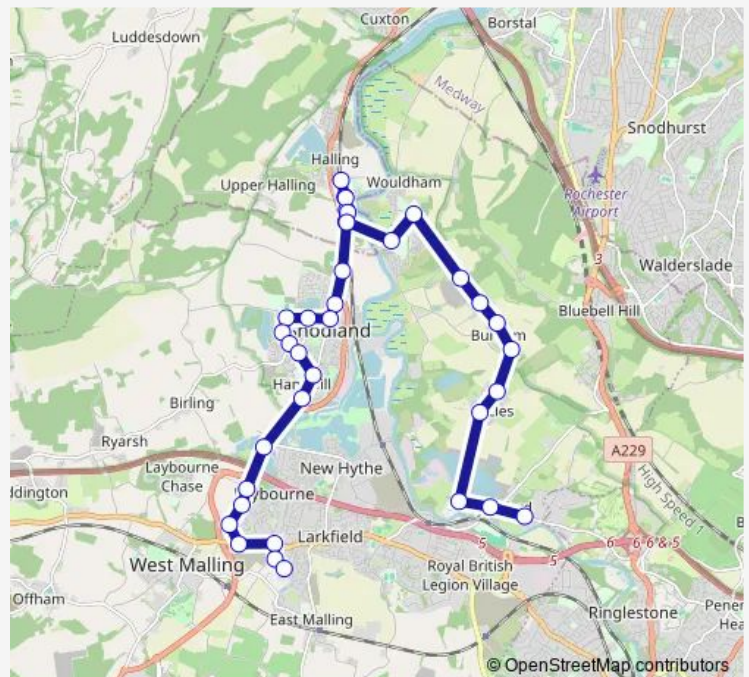

### Route schedule

Deacon Trading Estate — Temple Way

Monday 07:12

Tuesday 07:12

Wednesday 07:12

Thursday 07:12

Friday 07:12

Saturday —

### Route info

Direction: Deacon Trading Estate

Stops: 36

Trip Duration: 1 hour 0 min

552 — Holmesdale School - Aylesford

Woodlands Avenue

Townsend Road

Midsummer Road