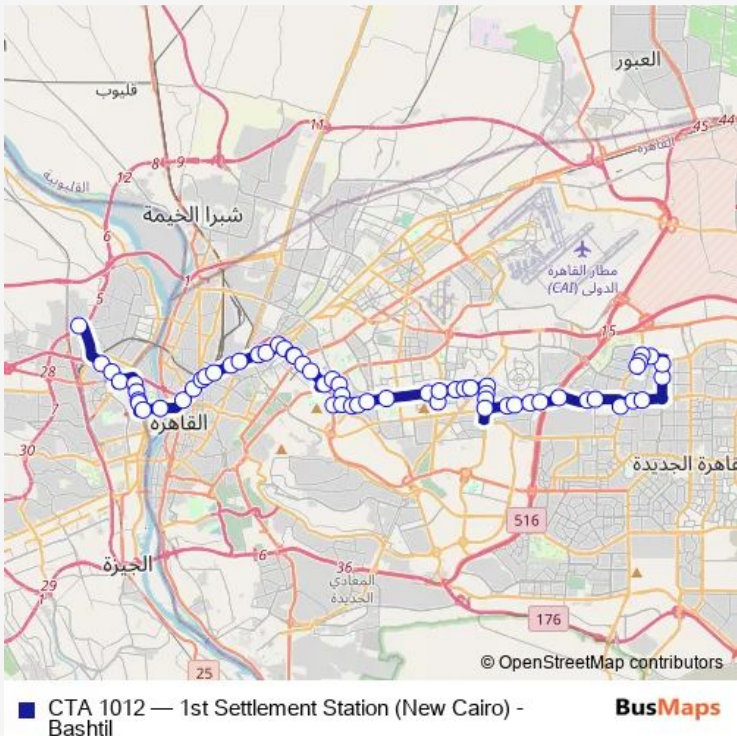

Bus CTA 1012 1st Settlement Station (New Cairo) - Bashtil

[Go to website](#)

**Direction**  
 Bashtil — Higher Institute Of Marketing Commerce & Information Systems  
 61 stops  
[Open route schedule](#)

- Bashtil
- B Tech (Ahmed Oraby St.)
- Omar Efendi (Ahmed Oraby St.)
- Sphinx Square
- Al Baloun Theatre (Al Agouza)
- Al Agouza Hospital
- Agouza Police Hospital
- Police Hospital (Agouza)
- Al Agouza Steps (October Bridge)
- Al Gezira Steps (October Bridge)
- The Egyptian Lawyers Association
- Ahmed Oraby Metro
- Ramses
- Ramses Railway Station
- Coptic Hospital
- Al Mohandes Insurance (Ramses)
- Ghamra
- Ahmed Saaed Bridge Entrance
- Al Demerdash Hospital
- Al Nour Mosque (Abbaseya)
- Abbaseya

**Route schedule**  
 Bashtil — Higher Institute Of Marketing Commerce & Information Systems

Monday	10:00
Tuesday	10:00
Wednesday	10:00
Thursday	10:00
Friday	10:00
Saturday	10:00
Sunday	10:00

**Route info**  
 Direction: Bashtil  
 Stops: 61  
 Trip Duration: 1 hour 59 min

Doctors Tower (Nasr City)

Mobil (Hassan Al Sherif St.)

Al Manhal Private School

Pizza Hut (Mostafa Al Nahas St.)

Kids Land (Mostafa Al Nahas St.)

Al Moemen Mosque

Al Tabba (Nasr City)

Ragab Sons (Mahdy Arafa St.)