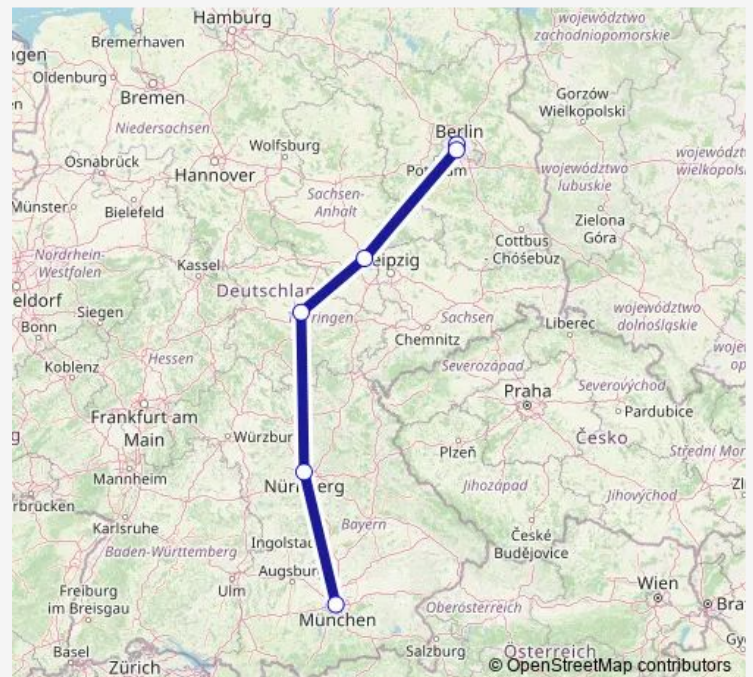

### Direction

Berlin Hbf (tief) — München Hbf

6 stops

[Open route schedule](#)

Berlin Hbf (tief)

Berlin Südkreuz

Halle(Saale)Hbf

Erfurt Hbf

Nürnberg Hbf

München Hbf

### Route schedule

Berlin Hbf (tief) — München Hbf

Monday	—
Tuesday	18:05
Wednesday	—
Thursday	18:05
Friday	—
Saturday	—
Sunday	—

### Route info

Direction: Berlin Hbf (tief)

Stops: 6

Trip Duration: 3 hour 56 min

ICE 1009

ICE 1009 Rail time schedules and route maps are available in an offline PDF at [busmaps.com](https://busmaps.com). Use the [busmaps.com](https://busmaps.com) website to see live bus times, train schedule or subway schedule, and step-by-step directions for all public transit in Berlin