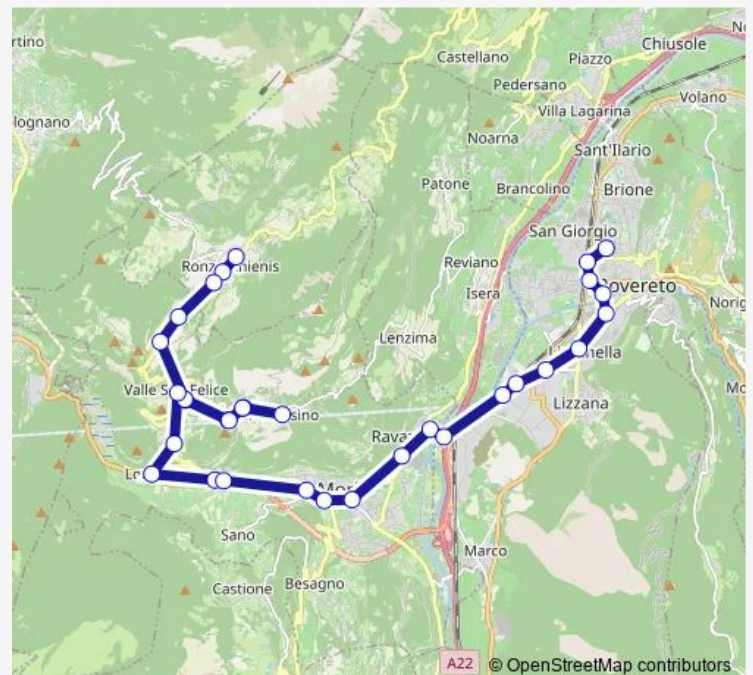

### Route schedule

Rovereto. Via Savioli — Ronzo Chienis

Monday 10:30

Tuesday 10:30

Wednesday 10:30

Thursday 10:30

Friday 10:30

Saturday 10:30

### Route info

Direction: Rovereto. Via Savioli

Stops: 32

Trip Duration: 1 hour 7 min

■ B310 — Rovereto-Mori-S.Felice-Ronzo Chienis

Manzano-Bivio

Manzano

Nomesino