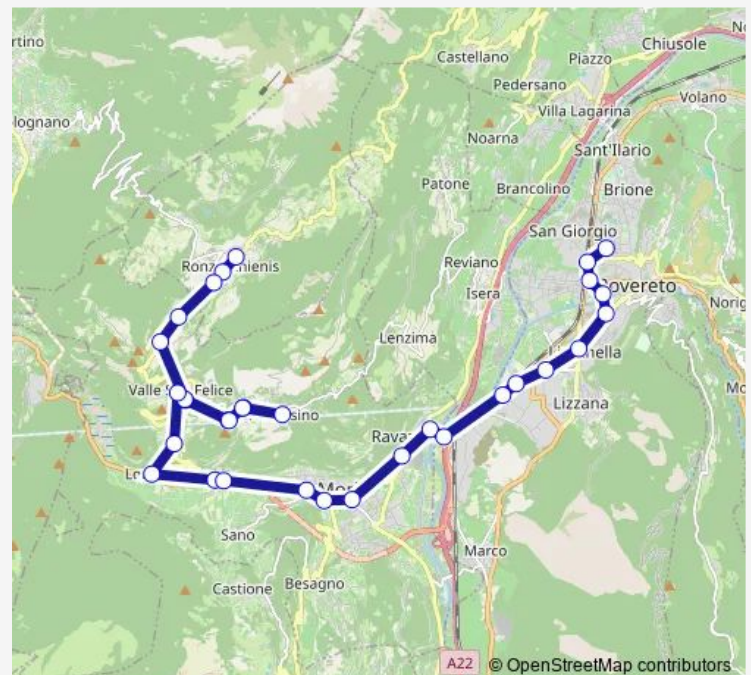

### Route schedule

Rovereto. Via Savioli — Ronzo Chienis

Monday 10:30

Tuesday 10:30

Wednesday 10:30

Thursday 10:30

Friday 10:30

Saturday 10:30

### Route info

Direction: Rovereto. Via Savioli

Stops: 32

Trip Duration: 1 hour 7 min

■ B310 — Rovereto-Mori-S.Felice-Ronzo Chienis

Manzano-Bivio

Manzano

Nomesino