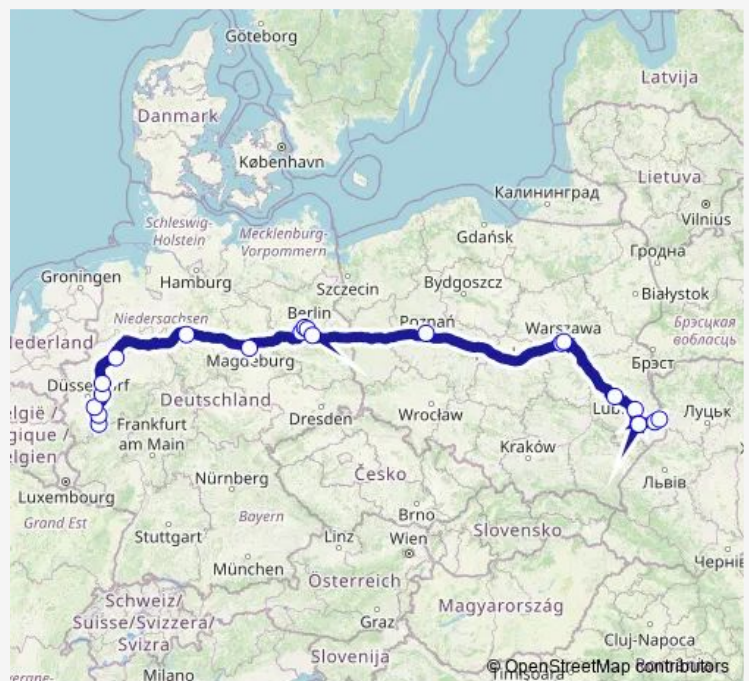

Bochum central station (Wittener Straße)

Münster bus stop (Hafenstraße)

Hanover central bus station

Magdeburg central bus station

Berlin Wannsee (Station Wannsee)

Berlin central bus station

Berlin Südkreuz train station

Zamosc, Lwowska

Werbkowice, Zamojska Street

Hrubieszow, Dworzec Hrubieszów

Route schedule

Bonn UN Campus (Museumsmeile) — Hrubieszow, Dworzec Hrubieszów

Monday 19:05-20:05

Tuesday 19:05-20:05

Wednesday 19:05-20:05

Thursday 19:05-20:05

Friday 19:05-20:05

Saturday 19:05-20:05

Sunday 19:05-20:05

Route info

Direction: Bonn UN Campus (Museumsmeile)

Stops: 21

Trip Duration: 24 hour 0 min

FlixBus N1327 — Hrubieszow - Warsaw - Bonn

Direction

Hrubieszow, Dworzec Hrubieszów — Bonn UN Campus (Museumsmeile)

21 stops

[Open route schedule](#)

Hrubieszow, Dworzec Hrubieszów

Werbkowice, Zamojska Street