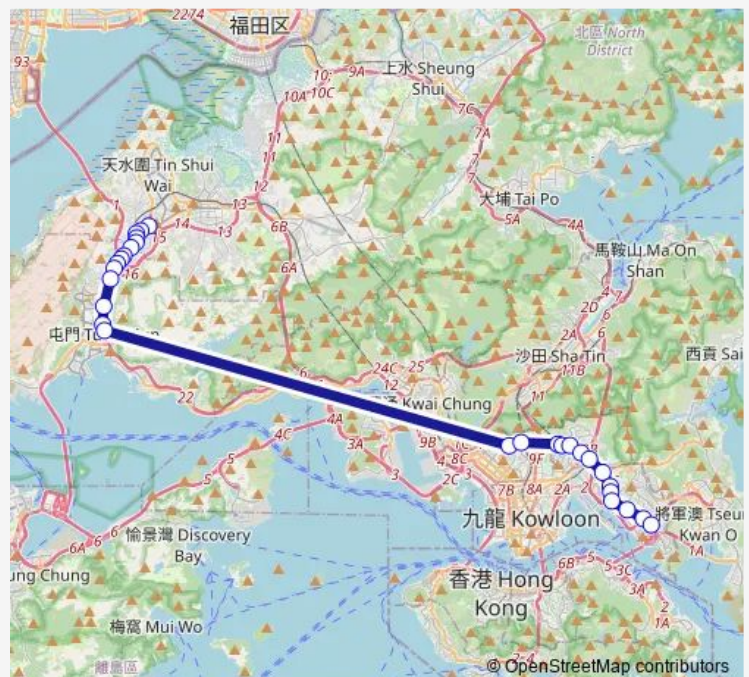

Route info

Direction: [Kmb] Hung Shui KIU (Hung FUK Estate) BUS Terminus

Stops: 28

Trip Duration: 1 hour 21 min

[Ctb] Beacon Heights, Lung Cheung Road[[Kmb] Beacon Heights

[Ctb] Phoenix House, Lung Cheung Road[[Kmb] Phoenix House