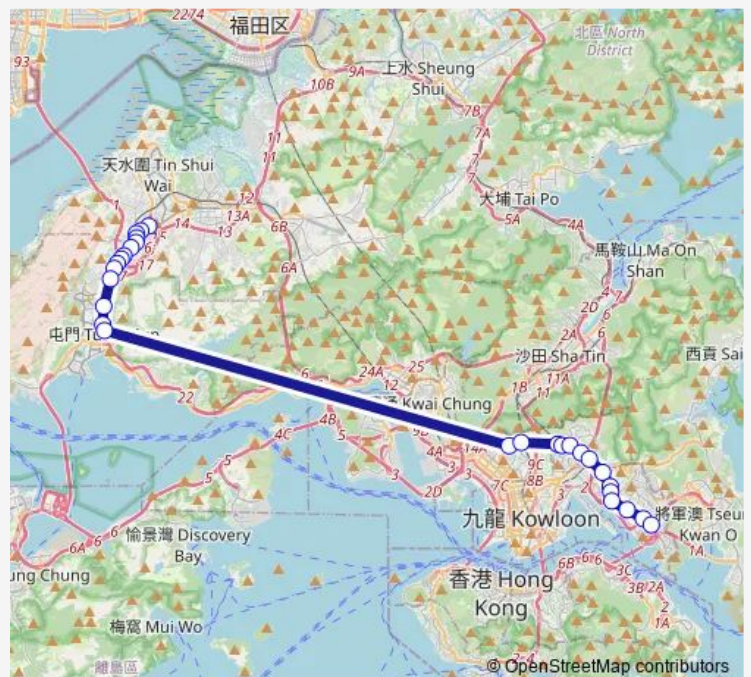

Route info

Direction: [Kmb] Hung Shui KIU (Hung FUK Estate) BUS Terminus

Stops: 28

Trip Duration: 1 hour 17 min

[Ctb] Beacon Heights, Lung Cheung Road[[Kmb] Beacon Heights

[Ctb] Phoenix House, Lung Cheung Road[[Kmb] Phoenix House