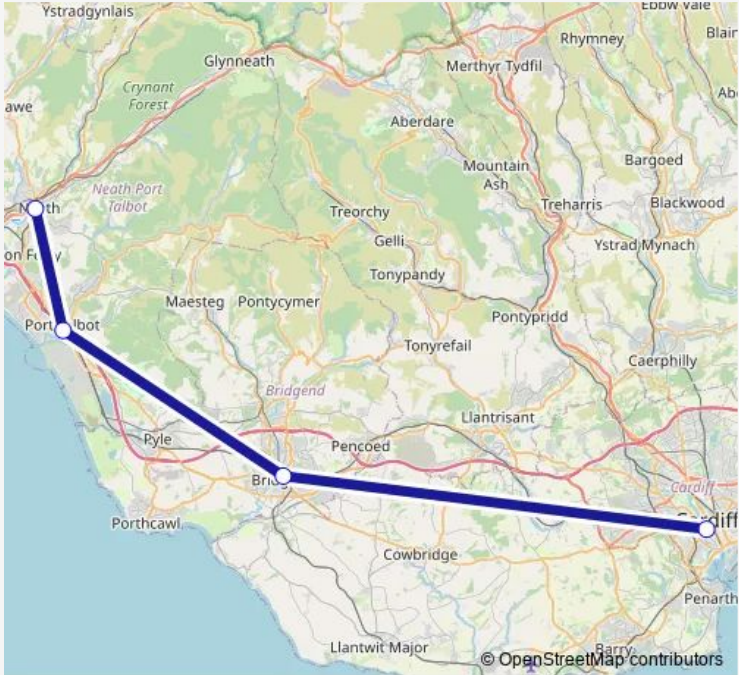

Rail Replacement Bus Service Gw:Nth->Cdf GW replacement bus service from NTH to Cdf

[Go to website](#)

Direction
Neath — Cardiff Central

4 stops

[Open route schedule](#)

- Neath
- Port Talbot Parkway
- Bridgend
- Cardiff Central

Route schedule
Neath — Cardiff Central

Monday	—
Tuesday	—
Wednesday	—
Thursday	—
Friday	—
Saturday	—
Sunday	07:20-07:40

Route info

Direction: Neath

Stops: 4

Trip Duration: 1 hour 15 min

■ Gw:Nth->Cdf — GW replacement bus service from NTH to Cdf **BusMaps**

Gw:Nth->Cdf Rail Replacement Bus Service time schedules and route maps are available in an offline PDF at busmaps.com. Use the busmaps.com website to see live bus times, train schedule or subway schedule, and step-by-step directions for all public transit in Port Talbot

The schedule is provided in the local timezone. Times with "(+1)" indicate departures on the next day.

PDF file created on 2025-01-31

2024 BusMaps.com - All Rights Reserved