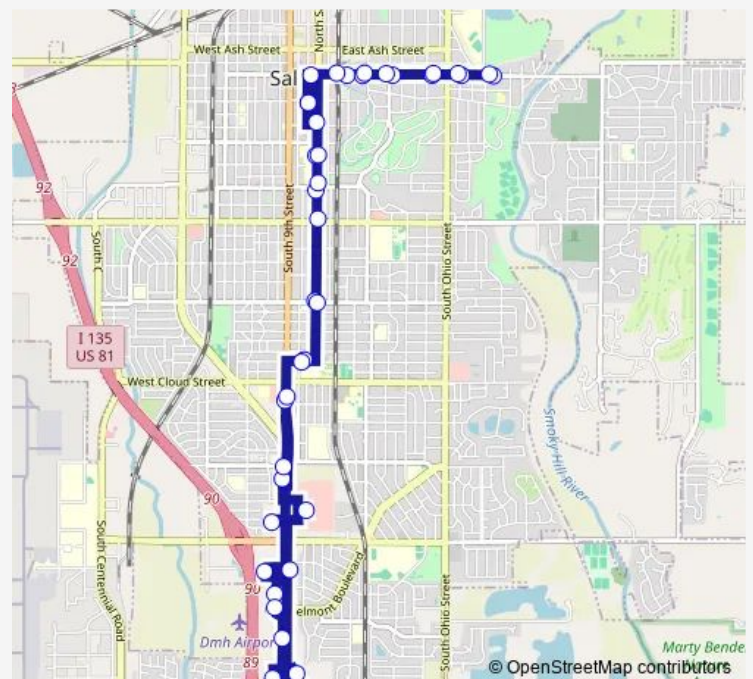

### Direction

7th & Walnut — 7th & Walnut

38 stops

[Open route schedule](#)

7th & Walnut

United Building (Iron & 7th)

Burger King (316 E Iron)

Speedy Wash (514 E. Iron)

Dollar General (511 E Iron)

Iron & 4th Street (On Bridge)

Santa Fe & Mulberry (256 S. Santa Fe)

Salina Regional Health Ctr (Entrance)

Bank of Tescott (600 S. Santa Fe)

Santa Fe Wave & Ride (Crawford to Claflin)

### Route schedule

7th & Walnut — 7th & Walnut

Monday	05:55
Tuesday	05:55
Wednesday	05:55
Thursday	05:55
Friday	05:55
Saturday	08:55
Sunday	—

### Route info

Direction: 7th & Walnut

Stops: 38

Trip Duration: 1 hour 0 min

YellowReg — Yellow Regular

Super Dillons (2350 Planet)

Petco/Big Lots (Mid State Plaza)

Kohls (2580 S. 9th)