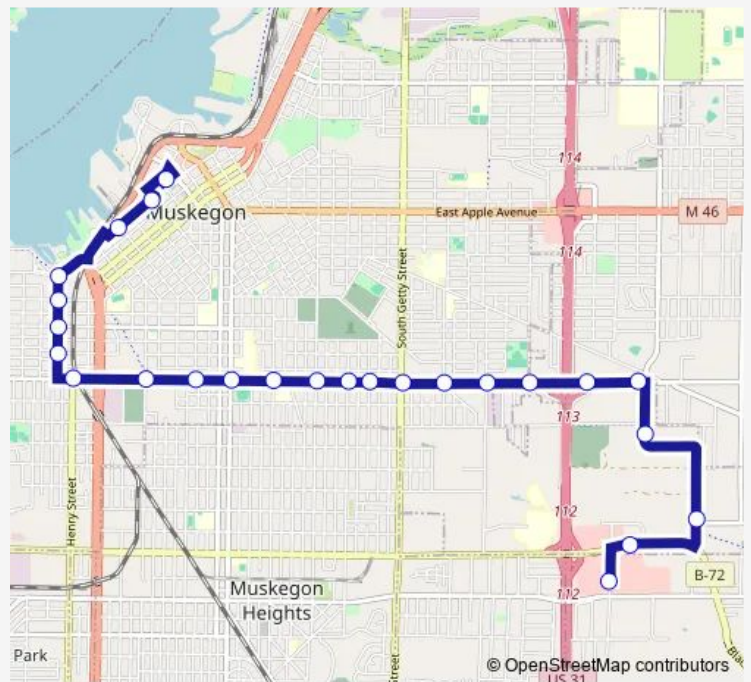

## Bus 22 Route 22

[Go to website](#)

**Direction**  
 Walmart on Sherman — Herman Ivory Terminal Off Street  
 25 stops  
[Open route schedule](#)

- Walmart on Sherman
- Sherman @ Taco Bell
- Black Creek & Olthoff
- Adac Plastics
- Laketon & Route 31 Credit Union
- Laketon @ Lakeshore Trail
- Laketon & Creston
- Laketon & Roberts
- Laketon & Madison
- Laketon & Getty
- Laketon & Elwood
- Laketon & Jarman
- Laketon & Wood
- Laketon & Hoyt
- Laketon & Peck
- Laketon & 5th
- Laketon & Park
- Laketon & Henry
- Division & Dale
- Division & Southern
- Division & Washington

### Route schedule

Walmart on Sherman — Herman Ivory Terminal Off Street

Monday	07:27-17:27
Tuesday	07:27-17:27
Wednesday	07:27-17:27
Thursday	07:27-17:27
Friday	07:27-17:27
Saturday	—
Sunday	—

### Route info

Direction: Walmart on Sherman  
 Stops: 25  
 Trip Duration: 0 hour 23 min

22 — Route 22

Division & Western

The Depot

Western & 3rd

Herman Ivory Terminal Off Street

**Direction**

Herman Ivory Terminal Off Street — Trinity Hospital

25 stops

[Open route schedule](#)

Herman Ivory Terminal Off Street

Western &amp; 4th

The Depot

Division &amp; Western

Division &amp; Washington