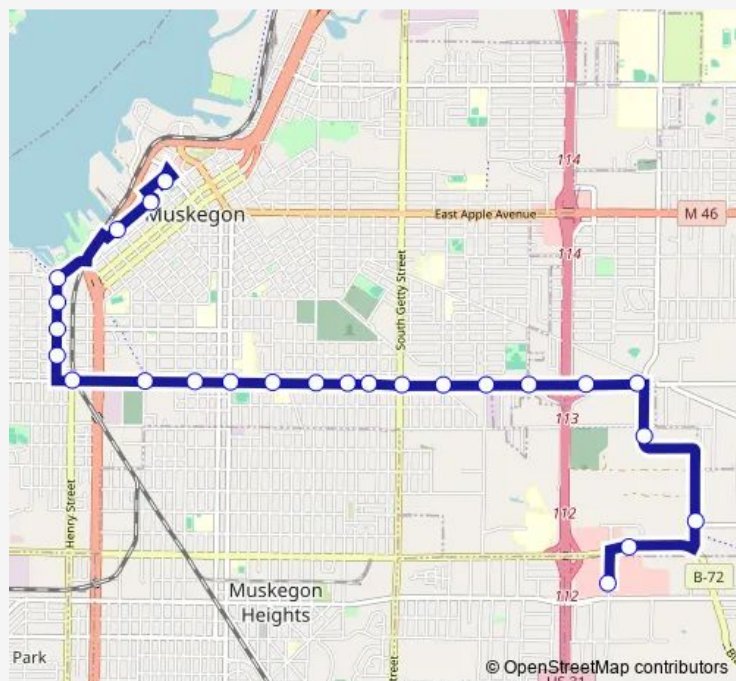

Division & Dale

Division & Southern

Division & Washington

Route schedule

Walmart on Sherman — Herman Ivory Terminal Off Street

Monday 07:27-17:27

Tuesday 07:27-17:27

Wednesday 07:27-17:27

Thursday 07:27-17:27

Friday 07:27-17:27

Saturday —

Sunday —

Route info

Direction: Walmart on Sherman

Stops: 25

Trip Duration: 0 hour 23 min

22 — Route 22

Division & Western

The Depot

Western & 3rd

Herman Ivory Terminal Off Street

Direction

Herman Ivory Terminal Off Street — Trinity Hospital

25 stops

Walmart on Sherman

Trinity Hospital

Route schedule

Herman Ivory Terminal Off Street — Trinity Hospital

Monday 07:00-17:00

Tuesday 07:00-17:00

Wednesday 07:00-17:00

Thursday 07:00-17:00