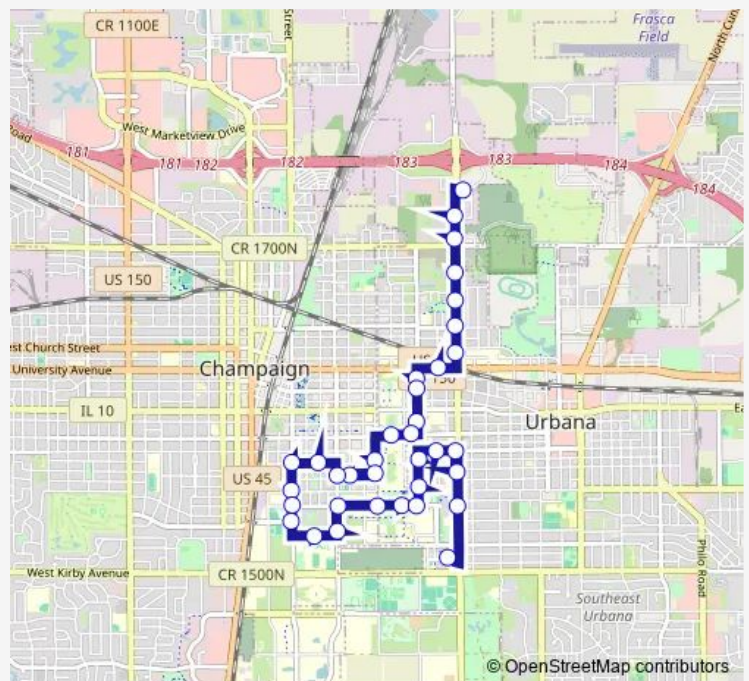

[Go to website](#)

**Direction**  
 Lincoln & Killarney (NE Corner) — PAR (North Side Shelter)

35 stops

[Open route schedule](#)

- Lincoln & Killarney (NE Corner)
- Lincoln & Kettering Park (NW Corner)
- Linc Apartments
- Onyx Apartments
- Lincoln & Wascher (NW Corner)
- Fairview & Lincoln (NW Corner)
- Lincoln & Church (SW Far Side)
- Campus Circle (North Side)
- Goodwin & Clark (NW Corner)
- Goodwin & Main (NW Corner)
- Goodwin at Ceramics Building
- Green & Goodwin (NW Far Side)
- Illini Union (Island Shelter)
- Transit Plaza (SW Platform)
- Wright & Chalmers (NW Corner)
- 5th & Chalmers (NE Corner)
- 4th & Chalmers (NE Corner)
- Third & Daniel (NW Far Side)
- First & Daniel (NE Corner)
- First & Armory (NW Corner)
- First & Gregory (NW Corner)

### Route schedule

Lincoln & Killarney (NE Corner) — PAR (North Side Shelter)

Monday	06:58-19:28
Tuesday	06:58-19:28
Wednesday	06:58-19:28
Thursday	06:58-19:28
Friday	06:58-19:28
Saturday	—
Sunday	—

### Route info

Direction: Lincoln & Killarney (NE Corner)

Stops: 35

Trip Duration: 0 hour 34 min

First & Stadium (NW Corner)

Activities & Recreation (South Side)

Fourth & Peabody (NE Far Side)

Fourth & Gregory (SE Corner)

Lincoln & Illinois (SW Corner)

Lincoln & Oregon (NW Corner)

LAR (West Side)

PAR (North Side Shelter)

**Direction**

undefined — undefined

0 stops

[Open route schedule](#)