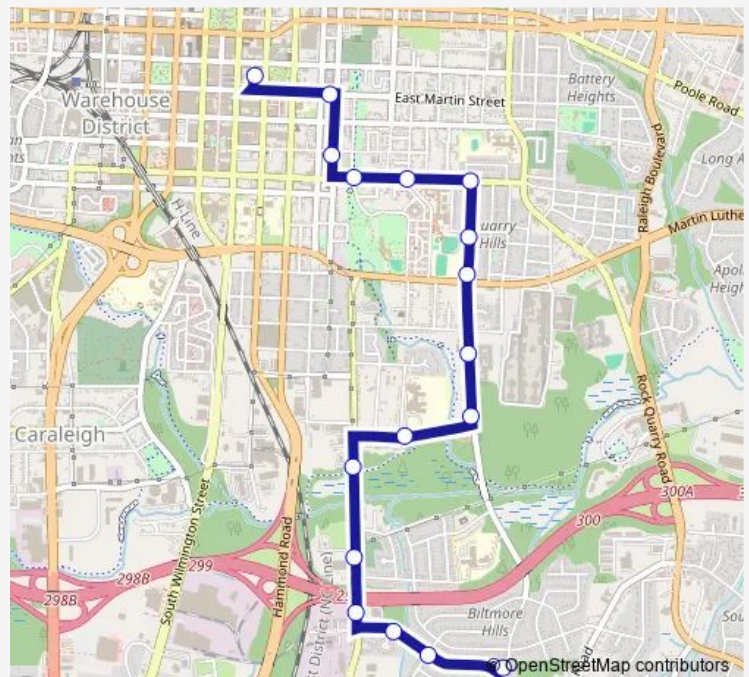

Wednesday 05:44-21:14

Thursday 05:44-21:14

Friday 05:44-21:14

Saturday 06:44-21:14

Sunday 06:44-21:14

Route info

Direction: Dandridge Dr at Newcombe Rd

Stops: 14

Trip Duration: 0 hour 14 min

22 — State Street

Direction

Goraleigh Station — Dandridge Dr at Newcombe Rd

17 stops

[Open route schedule](#)

Goraleigh Station

E Martin at S East St

Southeast St at E Cabarrus St

E Lenoir St at Chavis Way

E Lenoir St at S Haywood St

E Lenoir St at S State St

S State St at Tipton St

S State St at MLK Jr Blvd

S State St at Bragg St

S State St at Peterson St

Goraleigh Station — Dandridge Dr at Newcombe Rd

Monday 05:30-22:00

Tuesday 05:30-22:00

Wednesday 05:30-22:00

Thursday 05:30-22:00

Friday 05:30-22:00

Saturday 06:30-22:00

Sunday 06:30-22:00