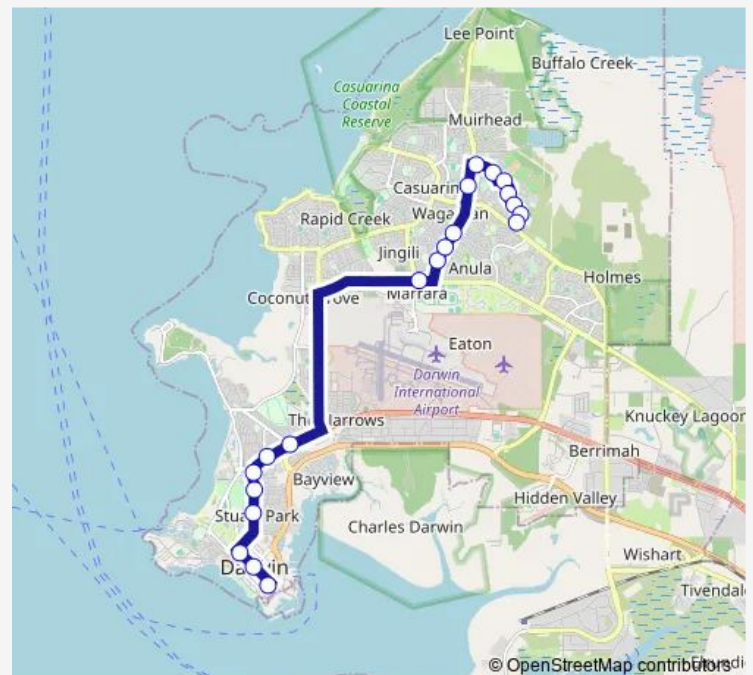

138 Leanyer Drive

Leanyer Primary School

Good Shepherd College Leanyer

54 VRD Drive

8 VRD Drive

Lee Point Rd before Bathurst St

Lee Point Rd after Jabiru St

opp 67 Lee Point Rd

opp 39 Lee Point Rd

Mcmillans Rd after Marrara Dr

Mcmillians Rd after Henry Wrigley Dr

Stuart Hwy after Woolner Rd

Stuart Hwy opp Parap Rd

Stuart Hwy before Westralia Street

Stuart Hwy after King St

30 Daly St

Thursday 07:10

Friday 07:10

Saturday —

Sunday —

Route info

Direction: 184 Leanyer Dr

Stops: 21

Trip Duration: 0 hour 40 min

22 — Leanyer - Darwin Express

Direction

Darwin Interchange — opp 182 Leanyer Dr

20 stops

[Open route schedule](#)

Darwin Interchange

Woolworths Cavenagh St

81 Cavenagh St