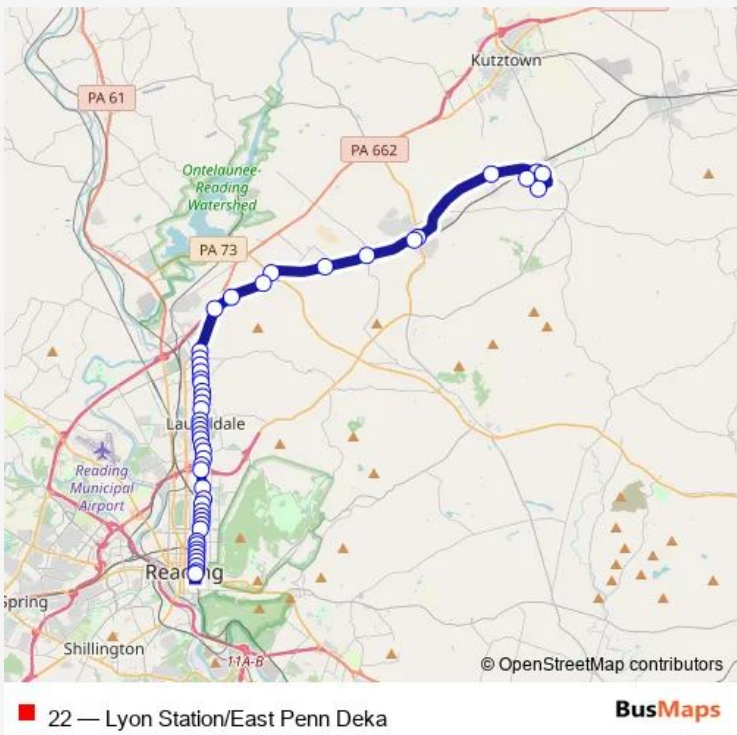

**Bus 22 Lyon Station/East Penn Deka**

[Go to website](#)

**Direction**  
 Barta Transportation Center — Deka/epenn Main Entrance Guard Booth  
 52 stops  
[Open route schedule](#)

- Barta Transportation Center
- 9th St. & Penn St. Farside-Nb
- 9th St. & Washington St. Farside-Nb
- 9th St. & Walnut St. Nearside-Nb
- 9th St. & Elm St. Farside-Nb
- 9th St. & Buttonwood St. Farside-Nb
- 9th St. & Green St. Farside-Nb
- 9th St. & Greenwich St. Farside-Nb
- 9th St. & Oley St. Farside-Nb
- 9th St. & Douglass St. Farside-Nb
- 9th St. & Windsor St. Farside-Nb
- 9th St. & Spring St. Farside-Nb
- 9th St. & Robeson St. Farside-Nb
- 9th St. & Marion St. Farside-Nb
- 9th St. & Perry St. Farside-Nb
- 9th St. & Pike St. Farside-Nb
- 9th St. & Amity St. Farside-Nb
- 9th St. & Union St. Farside-Nb
- Kutztown Rd. & Exeter St. Far Side Nb
- Kutztown Rd. & Rockland St. Farside-Nb
- Kutztown Rd. & Delta Ave. Nearside-Nb

**Route schedule**  
 Barta Transportation Center — Deka/epenn Main Entrance Guard Booth

Monday	05:15-22:15
Tuesday	05:15-22:15
Wednesday	05:15-22:15
Thursday	05:15-22:15
Friday	05:15-21:20
Saturday	—
Sunday	—

**Route info**  
 Direction: Barta Transportation Center  
 Stops: 52  
 Trip Duration: 0 hour 40 min

Kutztown Rd. & Jefferson St. Farside-Nb

Kutztown Rd. & Madison Ave.-Farside-Nb

Kutztown Rd. & Monroe St. Farside-Nb

Kutztown Rd. & Summit Ave. Farside-Nb

Kutztown Rd. & Florin Ave. Farside-Nb

Kutztown Rd. & Elizabeth Ave. Farside-Nb

Kutztown Rd. & Bellvue Ave. Far Side-Nb

Kutztown & Frush Valley Rd. Farsidenb

Kutztown Rd. & S.temple Blvd. Nearsidenb