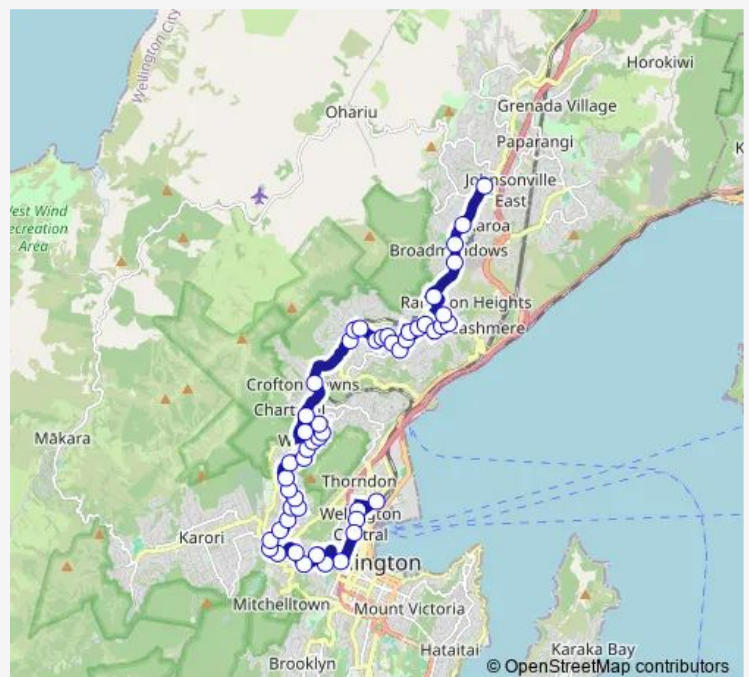

Route schedule

Mairangi - Norwich Street — Murphy Street - Wellington Girls' College

Monday	07:55
Tuesday	07:55
Wednesday	07:55
Thursday	07:55
Friday	07:55
Saturday	—
Sunday	—

Route info

Direction: Mairangi - Norwich Street

Stops: 28

Trip Duration: 0 hour 40 min

22 — Johnsonville - Mairangi - Kelburn - Wellington **BusMaps**

Te Herenga Waka – Victoria University of Wellington Kelburn - Stop A

The Terrace (near 230)

The Terrace at Dalmuir Lane (near 130)

The Terrace at Aurora Terrace (near 70)

The Terrace at Bolton Street (near 22)

Molesworth Street at Parliament

Molesworth Street - Cathedral

Murphy Street - Wellington Girls' College

Direction

Johnsonville - Stop B — Wellington Station - Stop E

50 stops

[Open route schedule](#)

Johnsonville - Stop B

Burma Road near Haumia Street (Raroa Intermediate)

Malvina Major Retirement Village

Burma Road at Fraser Avenue

Station Road (near 7)

Cashmere Avenue (near 57)