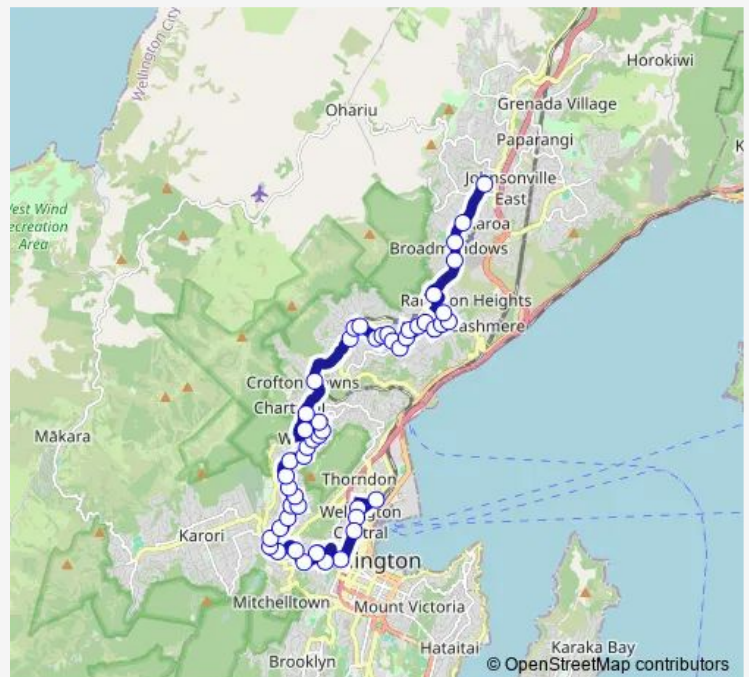

**Bus 22 Johnsonville - Mairangi - Kelburn - Wellington**

[Go to website](#)

**Direction**

Mairangi - Norwich Street — Murphy Street - Wellington Girls' College

28 stops

[Open route schedule](#)

- Mairangi - Norwich Street
- Norwich Street at Mairangi Road
- Mairangi Road at Rutland Way (near 107)
- Mairangi Road opposite Warwick Street
- Mairangi Road (near 159)
- Mairangi Road at Monmouth Way
- Pembroke Road opposite Hereford Street
- Pembroke Road at Huntingdon Street
- Pembroke Road (near 72)
- Pembroke Road (near 24)
- Northland Road at Seaview Terrace
- Northland Road at Military Road
- Northland Road (near 88)
- Northland Village - Northland Road
- Northland Tunnel (near Putnam Street)
- Zealandia - Chaytor Street (at Tunnel)
- Karori Tunnel - Stop A
- Kelburn Normal School - Upland Road
- Kelburn Village - Upland Road (near 94)
- Upland Road opposite Glasgow Street

**Route schedule**

Mairangi - Norwich Street — Murphy Street - Wellington Girls' College

Monday	07:55
Tuesday	07:55
Wednesday	07:55
Thursday	07:55
Friday	07:55
Saturday	—
Sunday	—

**Route info**

Direction: Mairangi - Norwich Street

Stops: 28

Trip Duration: 0 hour 40 min

22 — Johnsonville - Mairangi - Kelburn - Wellington

Te Herenga Waka – Victoria University of Wellington Kelburn - Stop A

The Terrace (near 230)

The Terrace at Dalmuir Lane (near 130)

## Direction

Johnsonville - Stop B — Wellington Station - Stop E

50 stops

[Open route schedule](#)

Johnsonville - Stop B

Burma Road near Haumia Street (Raroa Intermediate)

Malvina Major Retirement Village

Burma Road at Fraser Avenue