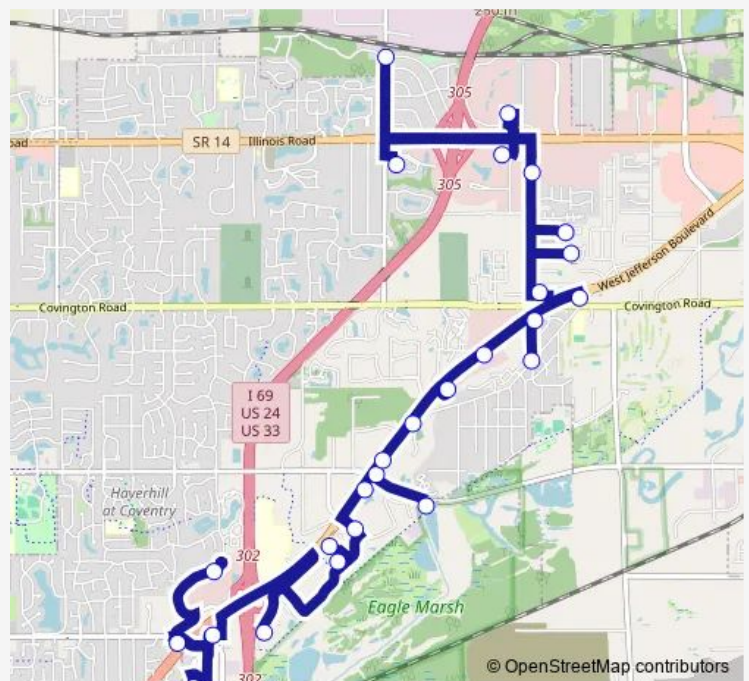

Jefferson / Engle Eastbound

Eagle Marsh Trail Head

Redi Med

Subway at the Hollows

Ihop

Village at Time Corners Taco Bell

Cvs

Southbend / Getz

Mcdonalds

BHS at Time Corners

Time Corners Crossing Apts.

Coventry Court West Apts.

Route schedule

Village at Coventry Scotts — Northbound on Getz Rd. at the bus hut at the west side of Meijers Store

Monday	06:10-20:10
Tuesday	06:10-20:10
Wednesday	06:10-20:10
Thursday	06:10-20:10
Friday	06:10-20:10
Saturday	—
Sunday	—

Route info

Direction: Village at Coventry Scotts

Stops: 26

Trip Duration: 0 hour 25 min

22 — West Jefferson / Lutheran

Hadley and Nordale

Menards

Pointe Inverness Apts.

19 stops

[Open route schedule](#)

Northbound on Getz Rd. at the bus hut at the west side of Meijers Store

Goodwill Industries

1700 Magnavox Way

Walgreens at Covington/Getz

Colony Bay Apartments

Covington Commons