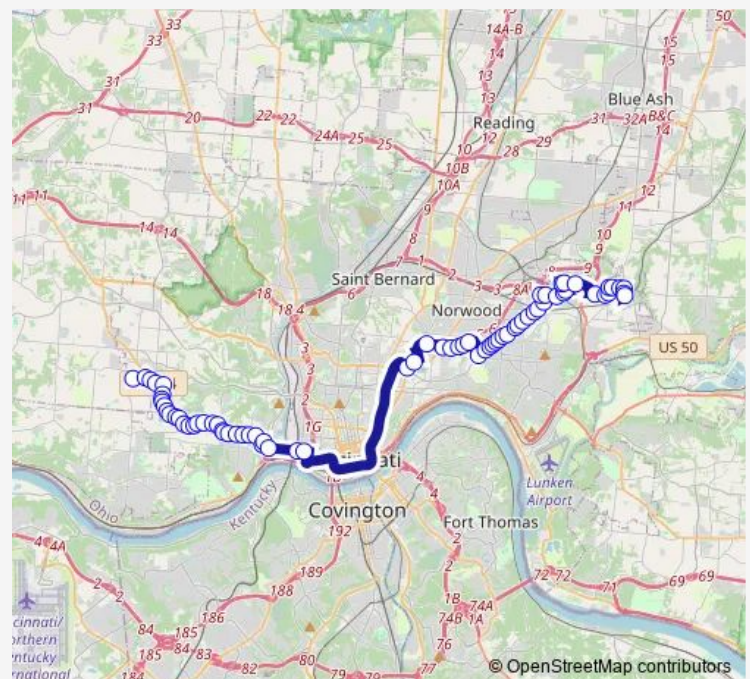

Chandler ST & Weltner St

Chandler ST & Ward St

Chandler ST & Whetsel Ave

Whetsel AVE & Sierra St

Madison RD & Ravenna St

Madison RD & Anderson Pl

Madison RD 5428

Duck Creek RD 5030

Vandercar WAY & Madison Rd

Madison RD 3310

Madison RD & Brotherton Rd

Route schedule

on Kenwood at Loop Layover — Glenway Crossing Transit Center A

Monday 14:38-15:55

Tuesday 14:38-15:55

Wednesday 14:38-15:55

Thursday 14:38-15:55

Friday 14:38-15:55

Saturday —

Sunday —

Route info

Direction: on Kenwood at Loop Layover

Stops: 78

Trip Duration: 1 hour 20 min

22 — Glenway / Madison

Madison RD & Gilmore Ave

Madison RD & Markbreit Ave

Madison RD & Eileen Dr

Madison RD & Hyde Park Ave

Madison RD & Millsbrae Ave

Madison RD & Edwards Rd

Madison RD & Zumstein Ave