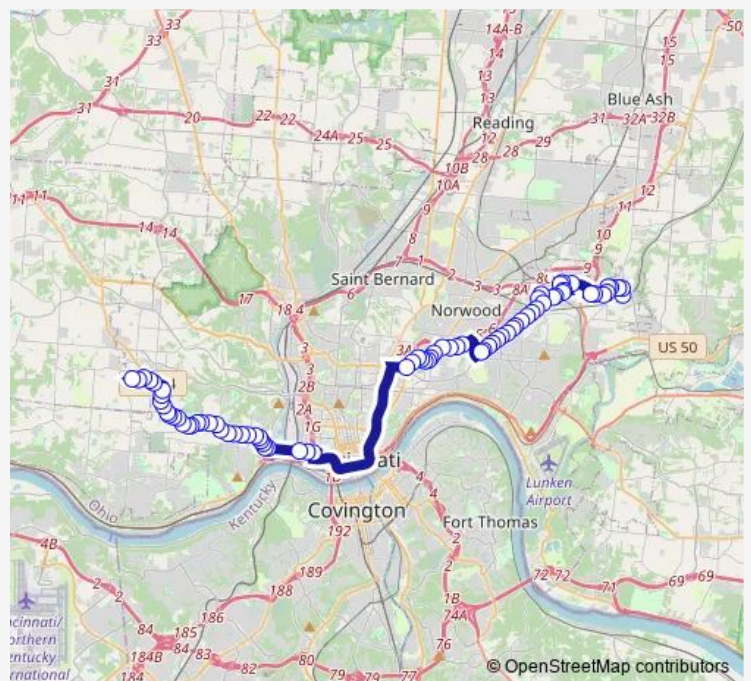

[Go to website](#)

Direction
 Glenway Crossing Transit Center C — Kenwood Loop Layover

72 stops

[Open route schedule](#)

Glenway Crossing Transit Center C

Glencrossing WAY & Glenway Ave

Glenway AVE & Nova Ave

Warsaw AVE & Glenway Ave

Warsaw AVE & Carson Ave

Route schedule

Glenway Crossing Transit Center C — Kenwood Loop Layover

Monday	06:54-07:37
Tuesday	06:54-07:37
Wednesday	06:54-07:37
Thursday	06:54-07:37
Friday	06:54-07:37
Saturday	—
Sunday	—

Route info

Direction: Glenway Crossing Transit Center C

Stops: 72

Trip Duration: 1 hour 13 min

22 — Glenway / Madison

Warsaw AVE & ST. Lawrence Ave

Warsaw AVE & Mcpherson Ave

Warsaw AVE & Woodlawn Ave

Warsaw AVE & Purcell Ave

Warsaw AVE & Grand Ave

Warsaw AVE & Kingston Pl

Warsaw AVE & Wilder Ave

Wilder AVE & Glenway Ave

8TH ST & Depot St

8TH ST & Mclean St

8TH ST & Dalton Ave