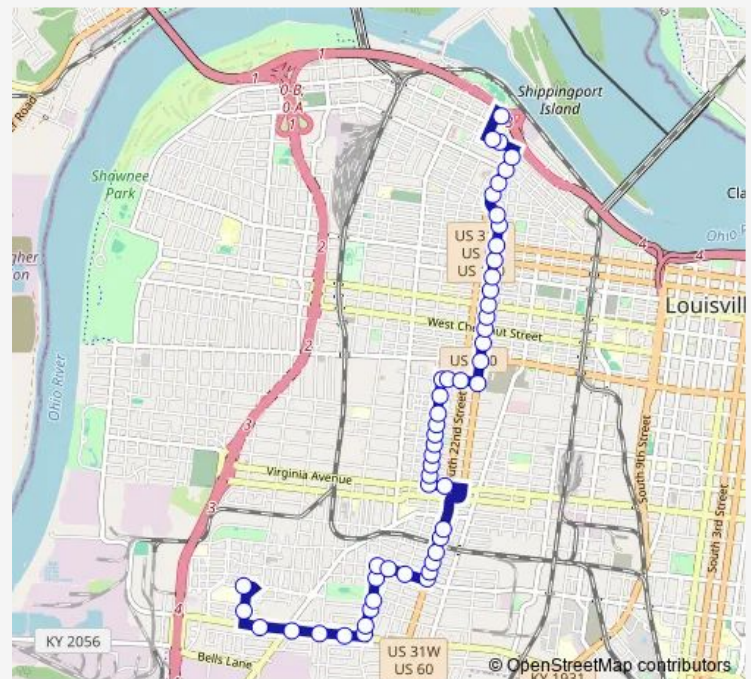

### Route schedule

Northwestern Parkway @ N 23rd — Bohne @ S 35th

Monday 06:13-18:58

Tuesday 06:13-18:58

Wednesday 06:13-18:58

Thursday 06:13-18:58

Friday 06:13-18:58

Saturday —

### Route info

Direction: Northwestern Parkway @ N 23rd

Stops: 71

Trip Duration: 0 hour 33 min

22 — Twenty-Second Street

23rd @ Garland

S 23rd @ Date

S 23rd @ W Kentucky