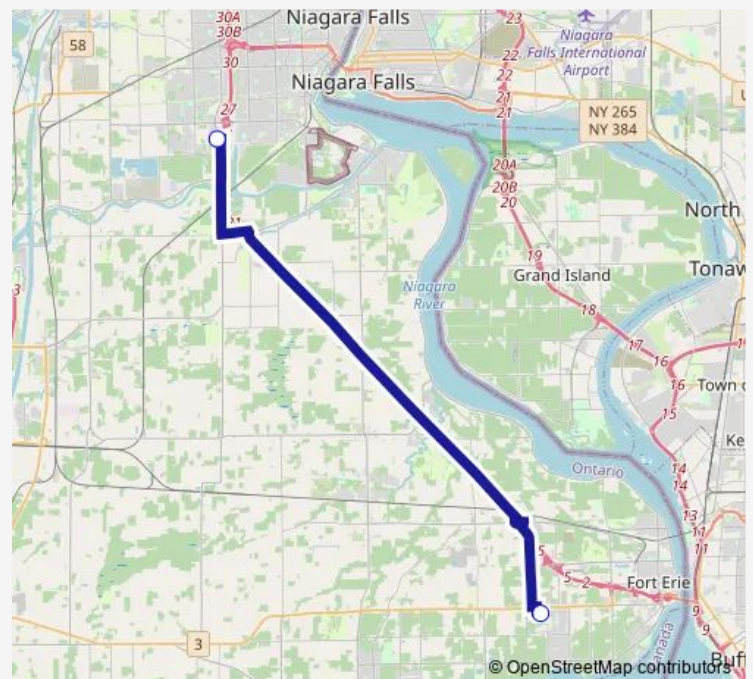

Bus 22 Fort Erie Link

[Go to website](#)

Direction

Fort Erie Municipal Center — Canadian Drive Hub

2 stops

[Open route schedule](#)

Fort Erie Municipal Center

Canadian Drive Hub

Route schedule

Fort Erie Municipal Center — Canadian Drive Hub

Monday	06:54-20:54
Tuesday	06:54-20:54
Wednesday	06:54-20:54
Thursday	06:54-20:54
Friday	06:54-20:54
Saturday	06:54-20:54
Sunday	—

Route info

Direction: Fort Erie Municipal Center

Stops: 2

Trip Duration: 0 hour 26 min

22 — Fort Erie Link

BusMaps

Direction

Canadian Drive Hub — Fort Erie Municipal Center

2 stops

[Open route schedule](#)

Canadian Drive Hub

Fort Erie Municipal Center

Route schedule

Canadian Drive Hub — Fort Erie Municipal Center

Monday	07:30-20:30
Tuesday	07:30-20:30
Wednesday	07:30-20:30
Thursday	07:30-20:30
Friday	07:30-20:30
Saturday	07:30-20:30
Sunday	—