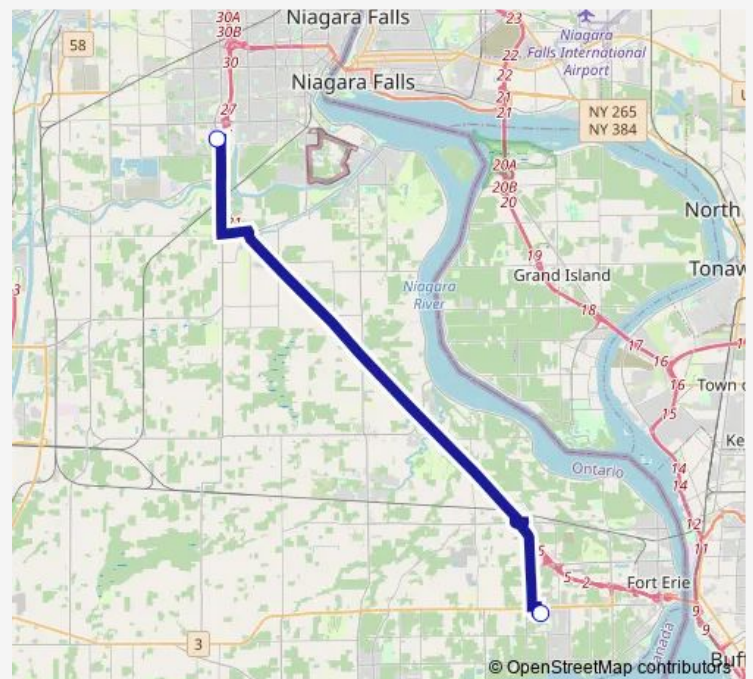

Bus 22 Fort Erie Link

[Go to website](#)

Direction

Fort Erie Municipal Center — Canadian Drive Hub

2 stops

[Open route schedule](#)

Fort Erie Municipal Center

Canadian Drive Hub

Route schedule

Fort Erie Municipal Center — Canadian Drive Hub

Monday	06:54-20:54
Tuesday	06:54-20:54
Wednesday	06:54-20:54
Thursday	06:54-20:54
Friday	06:54-20:54
Saturday	06:54-20:54
Sunday	—

Route info

Direction: Fort Erie Municipal Center

Stops: 2

Trip Duration: 0 hour 26 min

22 — Fort Erie Link

BusMaps

Direction

Canadian Drive Hub — Fort Erie Municipal Center

2 stops

[Open route schedule](#)

Canadian Drive Hub

Fort Erie Municipal Center

Route schedule

Canadian Drive Hub — Fort Erie Municipal Center

Monday	07:30-20:30
Tuesday	07:30-20:30
Wednesday	07:30-20:30
Thursday	07:30-20:30
Friday	07:30-20:30
Saturday	07:30-20:30
Sunday	—