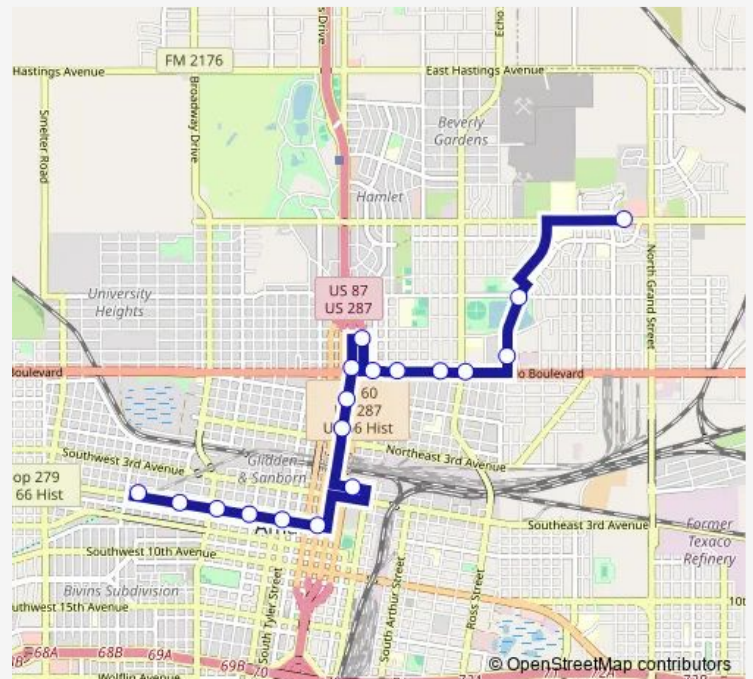

N Buchanan St & NE 4th Ave

N Buchanan St & Wichita Ave

Amarillo Blvd & N Lincoln St (Across from Donut Stop)

Amarillo Blvd & N Grant St

Amarillo Blvd & N Cleveland St

Amarillo Blvd & N Mirror St (Toot N Totum)

Amarillo Blvd & N Philadelphia St

Amarillo Blvd & Ridgemere Blvd

Amarillo Blvd & Fairfield St

N Grand St & NE 9th Ave

N Grand St & NE 16th Ave

N Grand St & NE 19th Ave

Route schedule

W 6th Ave & Bowie St (Transfer Station) — NE 24th Ave & N Seminole St

Monday	06:25-18:00
Tuesday	06:25-18:00
Wednesday	06:25-18:00
Thursday	06:25-18:00
Friday	06:25-18:00
Saturday	06:25-18:00
Sunday	06:25-18:00

Route info

Direction: W 6th Ave & Bowie St (Transfer Station)

Stops: 21

Trip Duration: 0 hour 25 min

NE 24th Ave & N Seminole St

DirectionNE 24th Ave & N Seminole St — W 6th Ave & Bowie St
(Transfer Station)

18 stops

[Open route schedule](#)

NE 24th Ave & N Seminole St