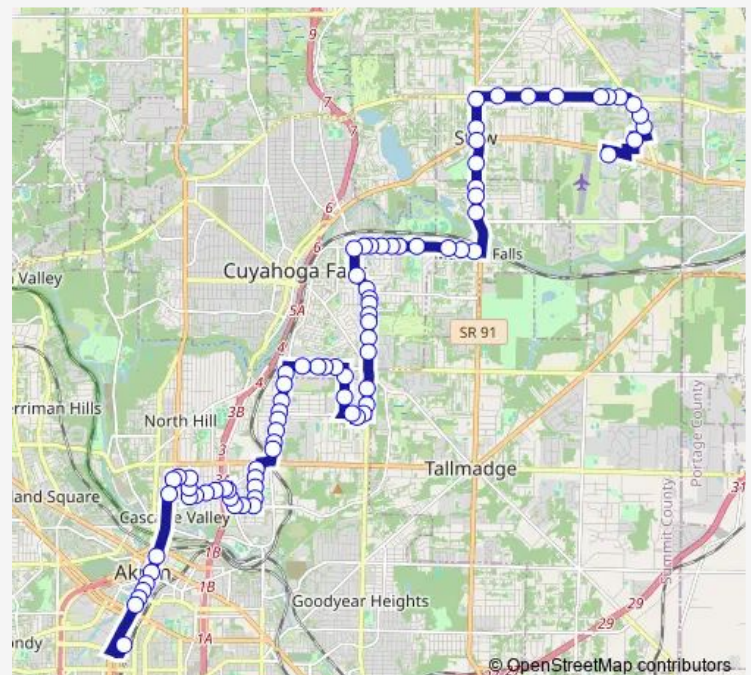

### Direction

RKP Transit Center — Kent Rd @ Target Plaza

78 stops

[Open route schedule](#)

RKP Transit Center

S. Broadway @ Depot Apartments

S. Broadway & E. Butchel Ave

S. Broadway St & E. State St

Dayton St & E. Glenwood Ave

E. Glenwood Ave & Julien Ave

E. Glenwood Ave & Zeller Ave

E. Glenwood Ave & Oxford Ave

E. Glenwood Ave & Gorge Blvd

Dan St & Floyd St

Evans Ave & Dan St

Evans Ave & Damon St

### Route schedule

RKP Transit Center — Kent Rd @ Target Plaza

Monday 06:00-23:00

Tuesday 06:00-23:00

Wednesday 06:00-23:00

Thursday 06:00-23:00

Friday 06:00-23:00

Saturday 06:00-22:00

### Route info

Direction: RKP Transit Center

Stops: 78

Trip Duration: 1 hour 8 min

22 — Howe/Stow-Kent

801 Davis St

Davis St & Fouse Ave

Davis St & Ralph St