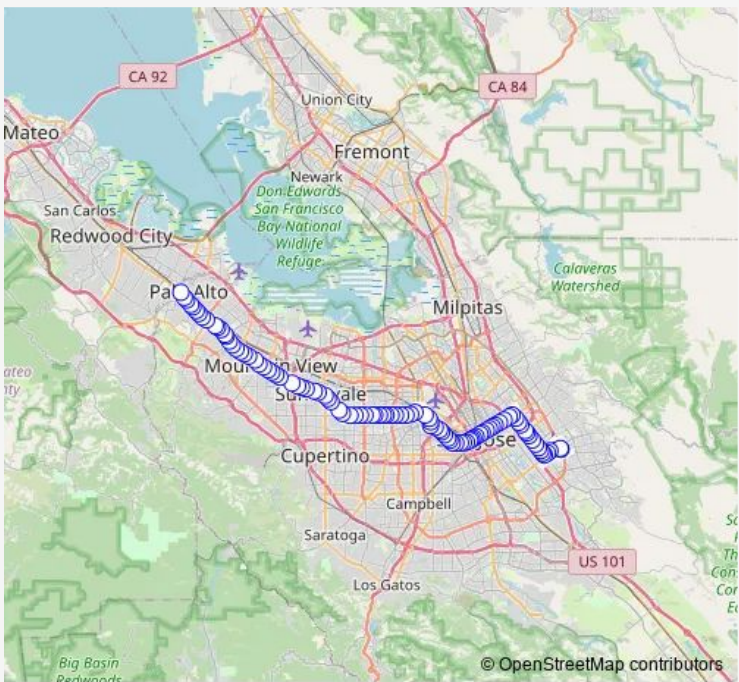

Bus 22 Palo Alto TC - Eastridge

[Go to website](#)

Direction
 Eastridge Transit Center (Bay 5) — Palo Alto Transit Center (Bay 1)
 98 stops
[Open route schedule](#)

- Eastridge Transit Center (Bay 5)
- Eastridge Transit Center (Bay 6)
- Tully & Quimby
- Tully & Kenesta
- King & Tully
- King & Seminole
- King & Waverly
- King & Cunningham
- King & Ocala
- King & Biscayne
- King & Everglade
- King & Story
- King & Lido
- King & Virginia
- King & Kammerer
- King & San Antonio
- Alum Rock & King
- Alum Rock & 33rd
- Santa Clara & 28th
- Santa Clara & 24th
- Santa Clara & 20th

Route schedule
 Eastridge Transit Center (Bay 5) — Palo Alto Transit Center (Bay 1)

Monday	04:10-01:20 ⁺¹
Tuesday	04:10-01:20 ⁺¹
Wednesday	04:10-01:20 ⁺¹
Thursday	04:10-01:20 ⁺¹
Friday	04:10-01:20 ⁺¹
Saturday	04:29-01:19 ⁺¹
Sunday	04:29-01:19 ⁺¹

Route info
 Direction: Eastridge Transit Center (Bay 5)
 Stops: 98
 Trip Duration: 1 hour 25 min

Santa Clara & 17th

Santa Clara & 14th

Santa Clara & 11th

Santa Clara & 7th

Santa Clara & 5th

Santa Clara & 2nd

Santa Clara & Market

Santa Clara & Almaden Ave

Santa Clara & Almaden Blvd

Santa Clara & Delmas

Santa Clara & Cahill

The Alameda & Bush

The Alameda & Morrison

The Alameda & Julian