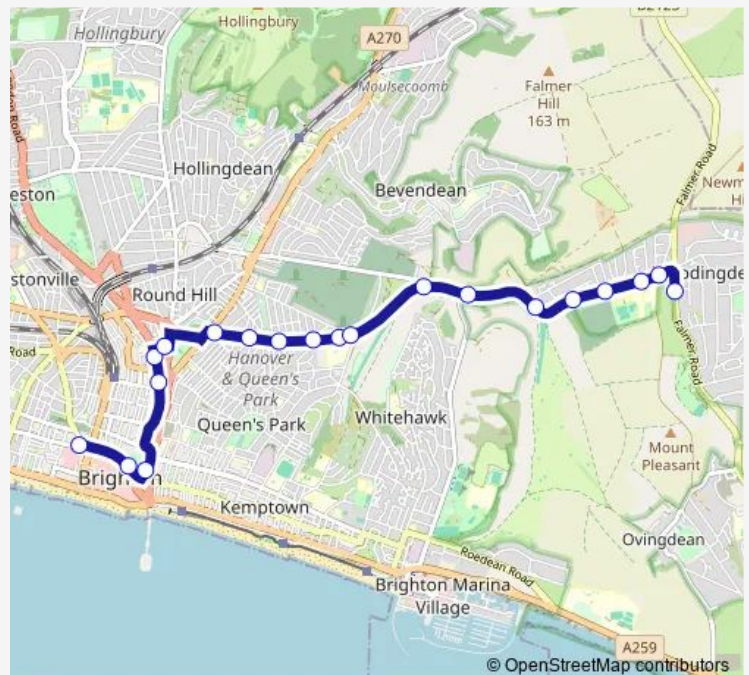

London Road Shops (stop C)

Open Market (stop M)

Bottom of Elm Grove

De Montfort Road

Bonchurch Road

Queens Park Junction

Brighton General Hospital

Race Hill

### Route schedule

Churchill Square (stop H) — Falmer Gardens

Monday 05:14-23:45

Tuesday 05:14-23:45

Wednesday 05:14-23:45

Thursday 05:14-23:45

Friday 05:14-23:45

Saturday 05:14-23:45

### Route info

Direction: Churchill Square (stop H)

Stops: 20

Trip Duration: 0 hour 25 min

**Direction**

Longhill School Grounds — Churchill Square (stop J)

35 stops

[Open route schedule](#)