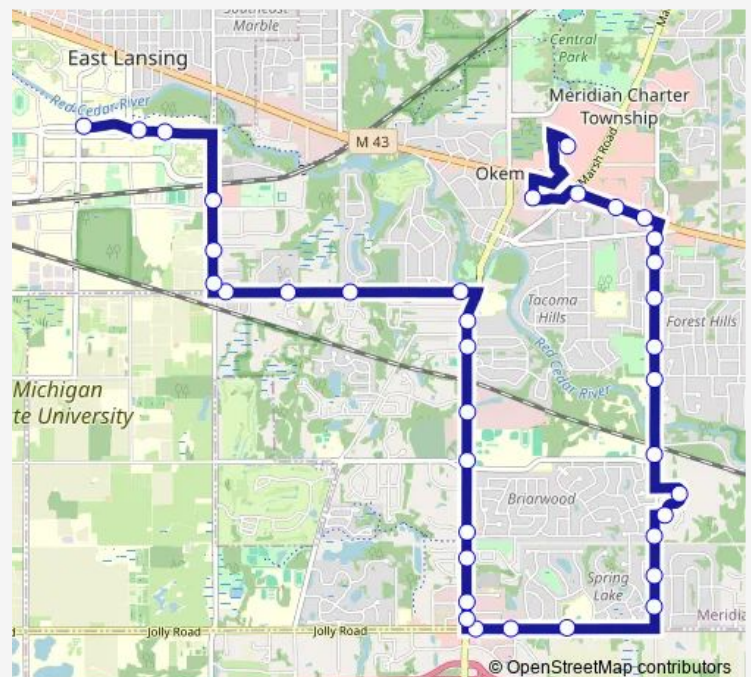

EBD Haslett past Westminster Way

EBD Haslett past N Okemos Rd

NBD Boise Isle past Haslett Rd

NBD Lacdumont past Bois Isle

Route schedule

WBD Shaw before Farm Lane — Meridian Mall

Monday 06:05-20:50

Tuesday 06:40-18:30

Wednesday 06:05-20:50

Thursday 07:15-20:50

Friday 06:05-20:50

Saturday 11:20-18:55

Sunday —

Route info

Direction: WBD Shaw before Farm Lane

Stops: 40

Trip Duration: 0 hour 30 min

22 — MSU - Haslett - Okemos

NBD Lacadumont past Bois Isle

NBD Lacadumont near #2091

NBD Lacadumont before Lake Lansing

EBD Lake Lansing before Bois Isle

EBD Lake Lansing past Bois Isle

EBD Lake Lansing past Bayonne Ave

EBD Lake Lansing past Cypress St

SBD Marsh past E Lake Lansing Ct.

SBD Marsh past W Lake Dr

SBD Marsh before Haslett Rd

SBD Marsh past Nemoke Trl

SBD Marsh past Rolling Hills Dr