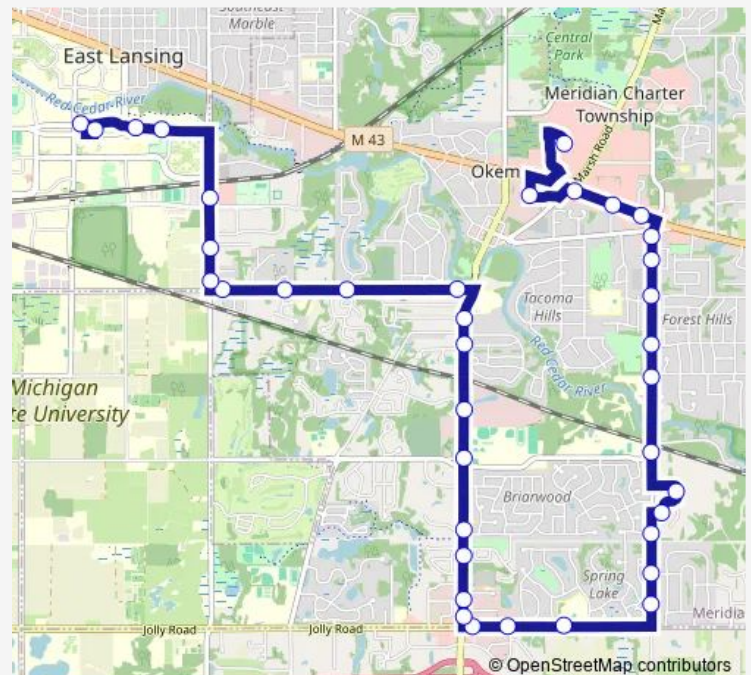

NBD Hagadorn past Burcham Dr

NBD Hagadorn before Ridgewood Dr

EBD Haslett past Hagadorn

EBD Haslett past Ferndale Ave

EBD Haslett past Deerpath Ln

EBD Haslett past Park Lake Rd

EBD Haslett past Westminster Way

EBD Haslett past N Okemos Rd

NBD Boise Isle past Haslett Rd

NBD Lacdumont past Bois Isle

Route schedule

WBD Shaw before Farm Lane — Meridian Mall

Monday	06:05-20:50
Tuesday	06:05-20:50
Wednesday	06:05-20:50
Thursday	06:05-20:50
Friday	06:05-20:50
Saturday	07:50-18:55
Sunday	—

Route info

Direction: WBD Shaw before Farm Lane

Stops: 40

Trip Duration: 0 hour 30 min

22 — MSU - Haslett - Okemos

NBD Lacadumont past Bois Isle

NBD Lacadumont near #2091

NBD Lacadumont before Lake Lansing

EBD Lake Lansing before Bois Isle

EBD Lake Lansing past Bois Isle

EBD Lake Lansing past Bayonne Ave

EBD Lake Lansing past Cypress St

SBD Marsh past E Lake Lansing Ct.

SBD Marsh past W Lake Dr

SBD Marsh before Haslett Rd