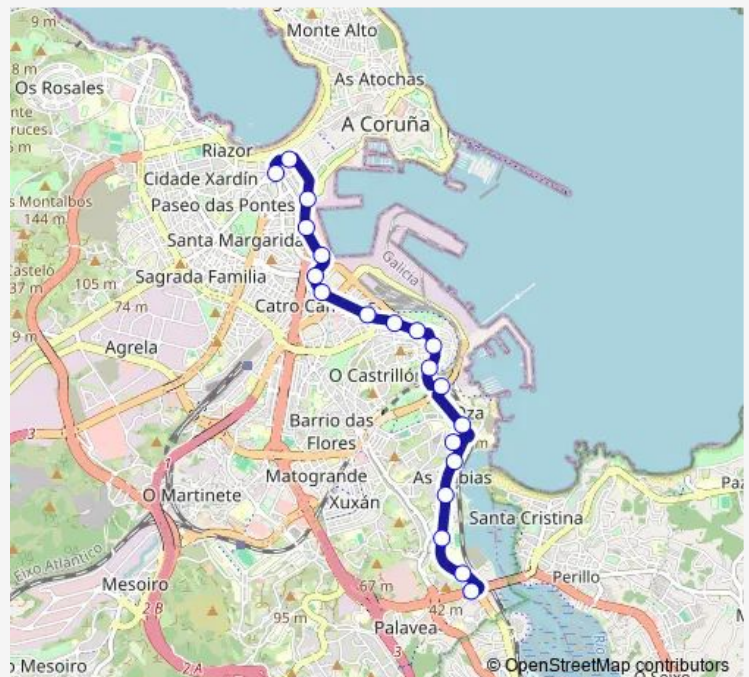

### Route schedule

A Pasaxe, Santa Xema — Juan Flórez, 10

Monday 06:55-23:25

Tuesday 06:55-23:25

Wednesday 06:55-23:25

Thursday 06:55-23:25

Friday 06:55-23:25

Saturday 07:12-23:25

### Route info

Direction: A Pasaxe, Santa Xema

Stops: 20

Trip Duration: 0 hour 29 min

22 — Juan Flórez 10-A Pasaxe