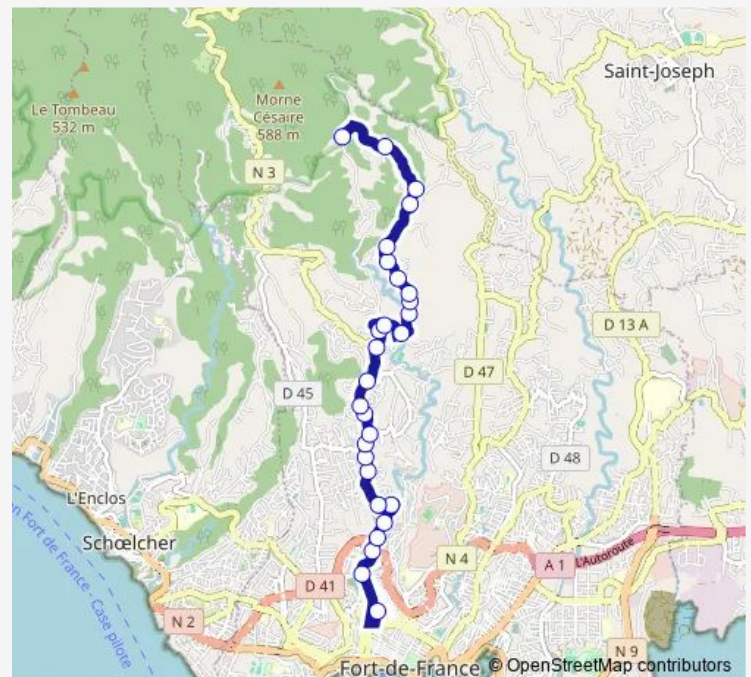

Balata 2pv

Le Clos Saint Antoine

Lot St Antoine

Route schedule

Rodate Pv — Gare Alier Paul Langevin

Monday 06:00-20:00

Tuesday 06:00-20:00

Wednesday 06:00-20:00

Thursday 06:00-20:00

Friday 06:00-20:00

Saturday 05:56-20:55

Sunday 05:57-20:49

Route info

Direction: Rodate Pv

Stops: 30

Trip Duration: 0 hour 23 min

22 — Tivoli Alier

Croisée Desrochers

La Carrière

Detour Bourdin

Luna Rock Pv

Cour Fruit A Pain

Abbe Gregoire

Gabriel Peri

Cour Fruit A Pain

Pont De Chaines

Luna Rock Pv

Detour Bourdin

La Carrière

Croisée Desrochers

Lot St Antoine

Le Clos Saint Antoine