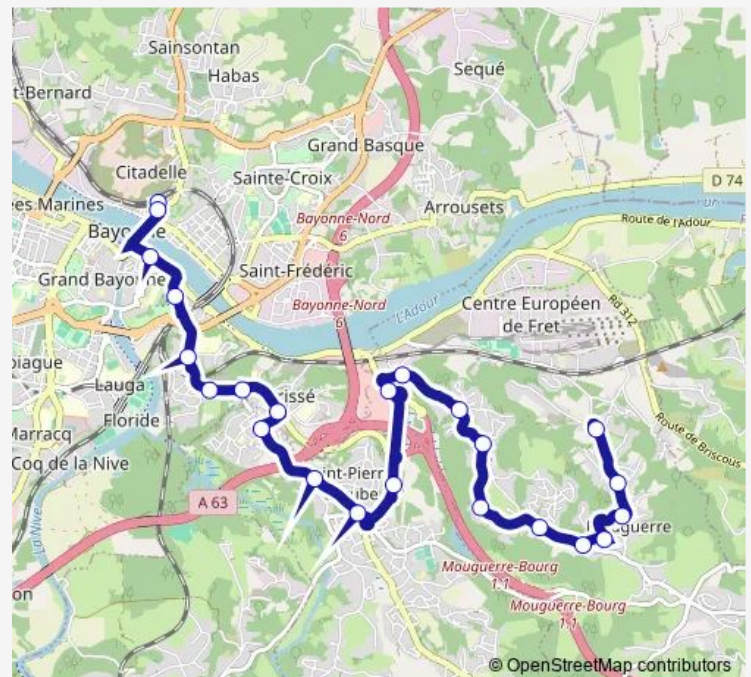

Ecole Bourg

La Rhune

Mouguerre Village

Route schedule

Gare de Bayonne Parvis — Cigaro

Monday 06:31-20:07

Tuesday 06:31-20:07

Wednesday 06:31-20:07

Thursday 06:31-20:07

Friday 06:31-20:07

Saturday 06:31-20:07

Sunday 06:31-20:07

Route info

Direction: Gare de Bayonne Parvis

Stops: 23

Trip Duration: 0 hour 26 min

22 — Mouguerre Cigaro - Gare de Bayonne

Bista Eder

Cigaro

Direction

Cigaro — Gare de Bayonne Parvis

21 stops

[Open route schedule](#)

Cigaro

Wednesday 06:02-19:37

Thursday 06:02-19:37

Friday 06:02-19:37

Saturday 06:02-19:37

Sunday 06:02-19:37

Route info

Direction: Cigaro

Stops: 23