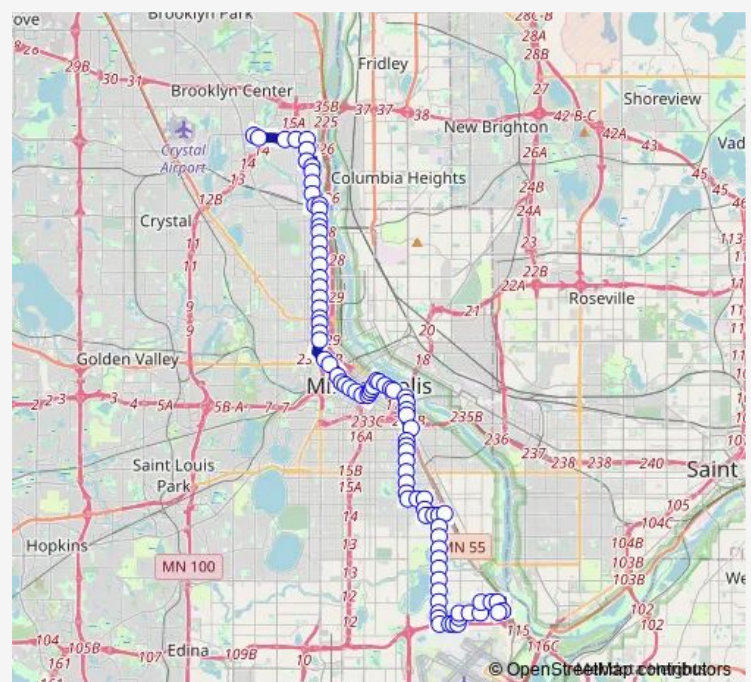

Lyndale Ave N & 36th Ave N

Lyndale Ave N & 34th Ave N

Lyndale Ave N & Lowry Ave N

Route schedule

Brooklyn Ctr Transit Ctr Gate H — VA Medical Center & Visitors Entrance

Monday 05:22-23:09

Tuesday 05:22-23:09

Wednesday 05:22-23:09

Thursday 05:22-23:09

Friday 05:22-23:09

Saturday 05:20-22:41

Sunday 05:20-22:41

Route info

Direction: Brooklyn Ctr Transit Ctr Gate H

Stops: 88

Trip Duration: 1 hour 14 min

Lyndale Ave N & 29th Ave N

Lyndale Ave N & 26th Ave N

Lyndale Ave N & 23rd Ave N

Lyndale Ave N & West Broadway

Lyndale Ave N & 18th Ave N

Lyndale Ave N & 18th Ave / 14th Ave N

Lyndale Ave N & Plymouth Ave

7th St N & Oak Lake Ave

7th St & Olson Station

10th St N & Twins Way (3rd Ave)

Ramp A/7th St Transit Center

8th St & Hennepin Station

8th St & Nicollet Station

8th St S & Marquette Ave / 2nd Ave S

8th St & 3rd/4th Ave Station