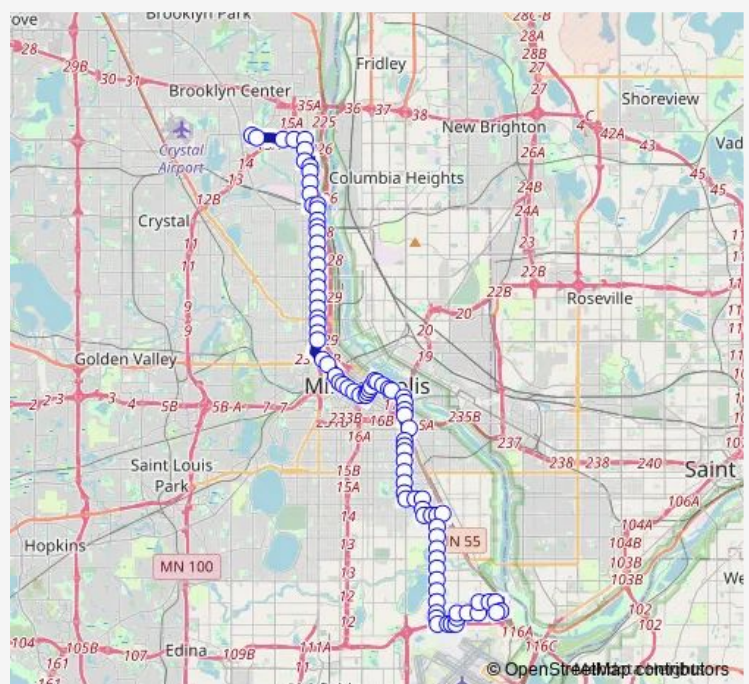

Lyndale Ave N & 36th Ave N

Lyndale Ave N & 34th Ave N

Lyndale Ave N & Lowry Ave N

Route schedule

Brooklyn Ctr Transit Ctr Gate H — VA Medical Center & Visitors Entrance

Monday 05:22-23:09

Tuesday 05:20-23:09

Wednesday 05:20-23:09

Thursday 05:22-23:09

Friday 05:22-23:09

Saturday 05:20-22:41

Sunday 05:20-22:41

Route info

Direction: Brooklyn Ctr Transit Ctr Gate H

Stops: 88

Trip Duration: 1 hour 13 min

Lyndale Ave N & 29th Ave N

Lyndale Ave N & 26th Ave N

Lyndale Ave N & 23rd Ave N

Lyndale Ave N & West Broadway

Lyndale Ave N & 18th Ave N

Lyndale Ave N & 18th Ave / 14th Ave N

Lyndale Ave N & Plymouth Ave

7th St N & Oak Lake Ave

7th St & Olson Station

10th St N & Twins Way (3rd Ave)

Ramp A/7th St Transit Center

8th St & Hennepin Station

8th St & Nicollet Station

8th St S & Marquette Ave / 2nd Ave S

8th St & 3rd/4th Ave Station