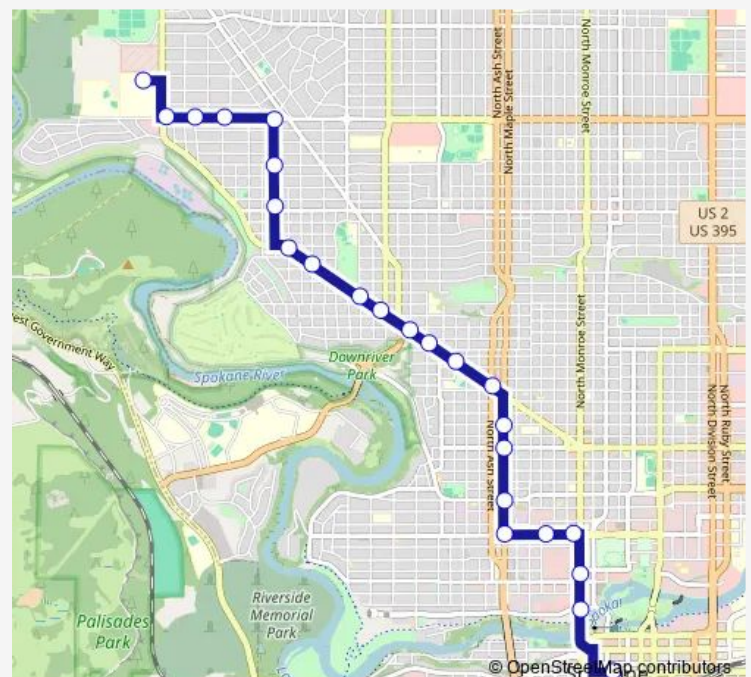

Wellesley @ Rustle

Route schedule

Plaza Bay 11 — Veterans Hospital

Monday 06:20-23:22

Tuesday 06:20-23:22

Wednesday 06:20-23:22

Thursday 06:20-23:22

Friday 06:20-23:22

Saturday 06:35-23:22

Sunday 08:35-19:35

Route info

Direction: Plaza Bay 11

Stops: 23

Trip Duration: 0 hour 19 min

22 — NW Blvd

Wellesley @ Assembly

Veterans Hospital

Direction

Veterans Hospital — Plaza Bay 4

27 stops

[Open route schedule](#)

Veterans Hospital

Wellesley @ Gustavus

Wellesley @ Rustle

Friday 18:39

Saturday —

Sunday —

Route info

Direction: Veterans Hospital

Stops: 28

Trip Duration: 0 hour 23 min

Riverside @ Monroe