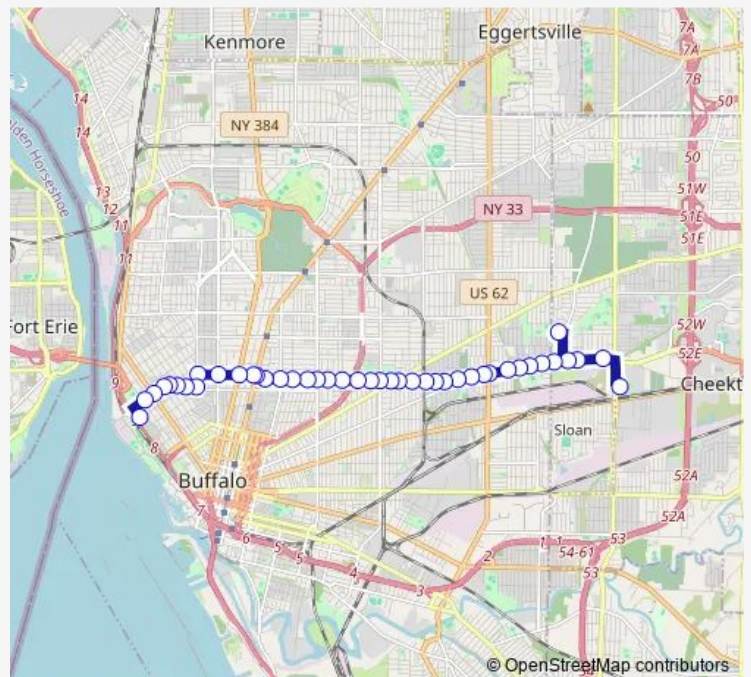

Porter Avenue Plymouth Avenue West

Porter Avenue West Avenue West

Porter Avenue Fargo Avenue West

Porter Avenue Niagara Street West

Porter Avenue Busti Avenue West

4th and jersey

Route schedule

North Street City Honors West — 4th and jersey

Monday 15:25

Tuesday 15:25

Wednesday 15:25

Thursday 15:25

Friday 15:25

Saturday —

Sunday —

Route info

Direction: North Street City Honors West

Stops: 14

Trip Duration: 0 hour 17 min

22 — 22 - Porter-Best

Direction

4th and jersey — Walden Avenue Thruway Transit Center

47 stops

[Open route schedule](#)

4th and jersey

Lakeview Avenue Porter Avenue Nears

Porter Avenue Niagara Street East

Porter Avenue Fargo Avenue East

Porter Avenue Plymouth Avenue East

Porter Avenue Richmond Avenue East

Summer Street Richmond Avenue East