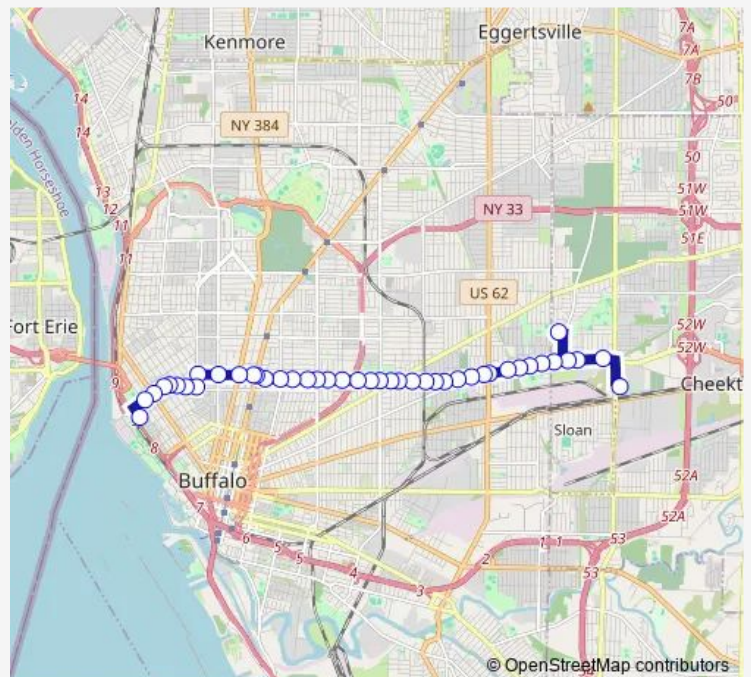

Porter Avenue Plymouth Avenue West

Porter Avenue West Avenue West

Porter Avenue Fargo Avenue West

Porter Avenue Niagara Street West

Porter Avenue Busti Avenue West

4th and jersey

Route schedule

North Street City Honors West — 4th and jersey

Monday 15:25

Tuesday 15:25

Wednesday 15:25

Thursday 15:25

Friday 15:25

Saturday —

Sunday —

Route info

Direction: North Street City Honors West

Stops: 14

Trip Duration: 0 hour 17 min

Direction

4th and jersey — Walden Avenue Thruway Transit Cente

47 stops

[Open route schedule](#)

4th and jersey

Lakeview Avenue Porter Avenue Nears

Porter Avenue Niagara Street East

Porter Avenue Fargo Avenue East

Porter Avenue Plymouth Avenue East

Porter Avenue Richmond Avenue East

Summer Street Richmond Avenue East