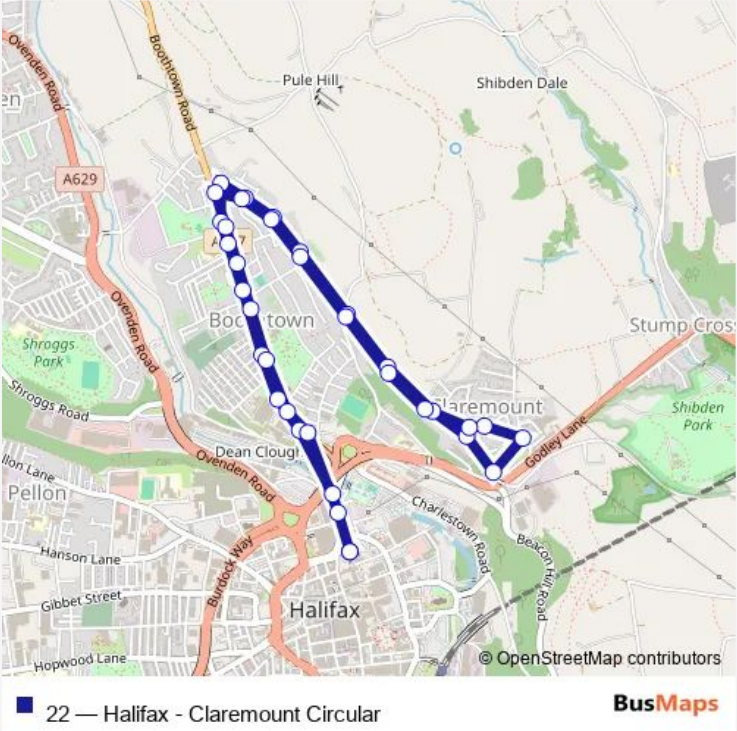

Bus 22 Halifax - Claremount Circular

[Go to website](#)

Direction
 Halifax Bus Station P — Halifax Bus Station P
 35 stops
[Open route schedule](#)

- Halifax Bus Station P
- Northgate
- Haley Hill
- All Souls Road
- Akroyd Park
- Woodlands Road
- Trinity Academy
- Grantham Road
- Claremount Rd Boothtown Road
- Claremount Road Thorpe St
- Claremount Rd Sandford Drive
- Claremount Rd Woodlands Rd
- Claremount Road Range Bnk
- The Arches
- The Belgrave Social Club
- St Thomas Church
- Godley Bridge
- Horley Green Road Belmont St
- Belgrave Avenue Belgrave Close
- Belgrave Avenue Belgrave Gdns
- The Belgrave Social Club

Route schedule
 Halifax Bus Station P — Halifax Bus Station P

Monday	07:05-21:10
Tuesday	07:05-21:10
Wednesday	07:05-21:10
Thursday	07:05-21:10
Friday	07:05-21:10
Saturday	08:05-21:10
Sunday	09:10-21:10

Route info
 Direction: Halifax Bus Station P
 Stops: 35
 Trip Duration: 0 hour 25 min

The Arches

Claremount Road Range Bnk

Claremount Rd Woodlands Rd

Claremount Rd Sandford Drive

Claremount Road Thorpe St

Claremount Road

Grantham Road

Trinity Academy

Woodlands Road

Akroyd Park

All Souls Road

Haley Hill

Northgate

Halifax Bus Station P