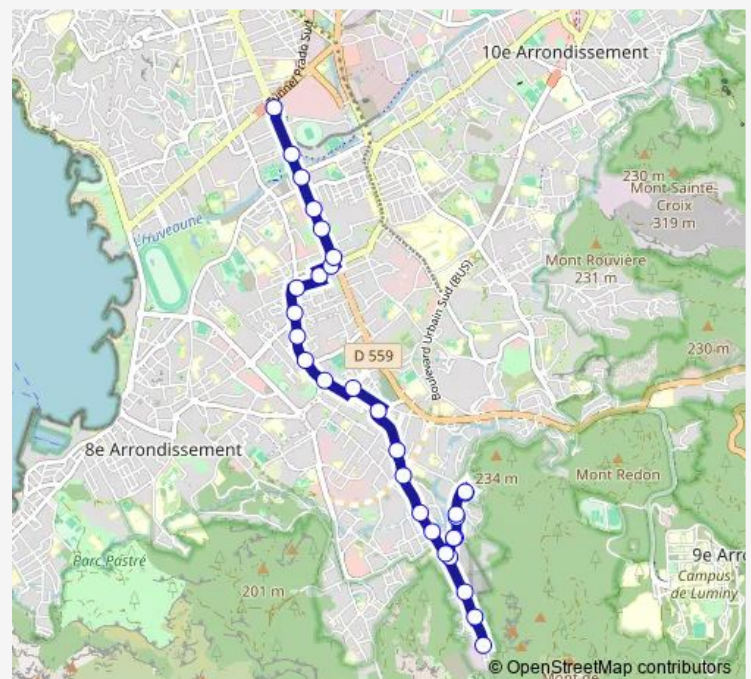

Thursday 05:05-21:37

Friday 05:05-21:37

Saturday 05:05-21:37

Sunday 05:55-21:45

Route info

Direction: Les Baumettes

Stops: 30

Trip Duration: 0 hour 24 min