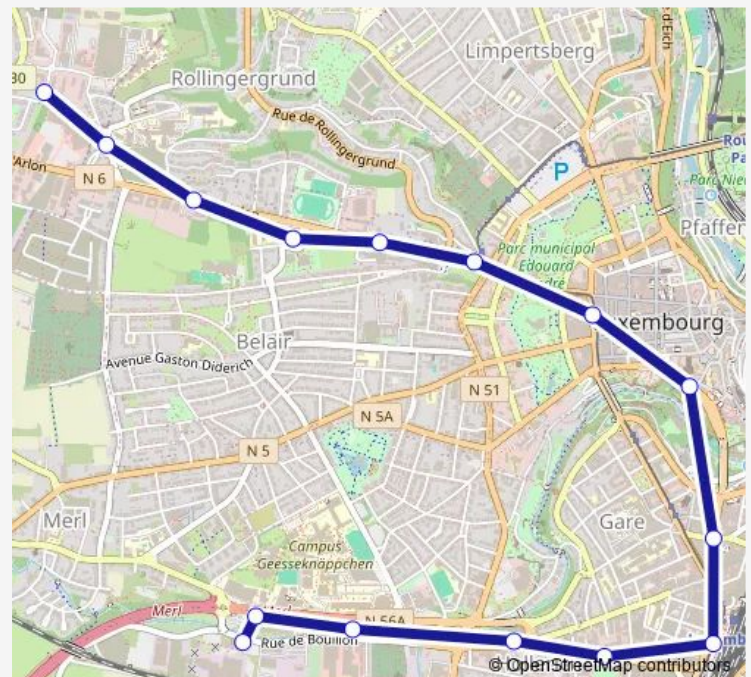

Belair, Wandmillen

Belair, Rue d'Ostende

Belair, Nicolas Simmer

Centre, Stäreplaz / Étoile (Bus)

Belair, Wampach

Luxembourg/Centre, Monterey

Centre, F.D. Roosevelt

Gare, Al Avenue

Luxembourg, Gare Centrale routière

Hollerich, Fonderie

Hollerich, Jean-Baptiste Merkels

Hollerich, Salzhaff

Hollerich, Kierfecht

Hollerich, P+R Bouillon

Route schedule

Strassen, Primeurs — Hollerich, P+R Bouillon

Monday	05:17-00:05 ⁺¹
Tuesday	05:17-00:05 ⁺¹
Wednesday	05:17-00:05 ⁺¹
Thursday	05:17-00:05 ⁺¹
Friday	05:17-00:05 ⁺¹
Saturday	05:35-00:05 ⁺¹
Sunday	05:35-00:05 ⁺¹

Route info

Direction: Strassen, Primeurs

Stops: 16

Trip Duration: 0 hour 23 min

Direction

Hollerich, AVL Portal — Strassen, Primeurs

15 stops

[Open route schedule](#)

Hollerich, AVL Portal

Hollerich, P+R Bouillon