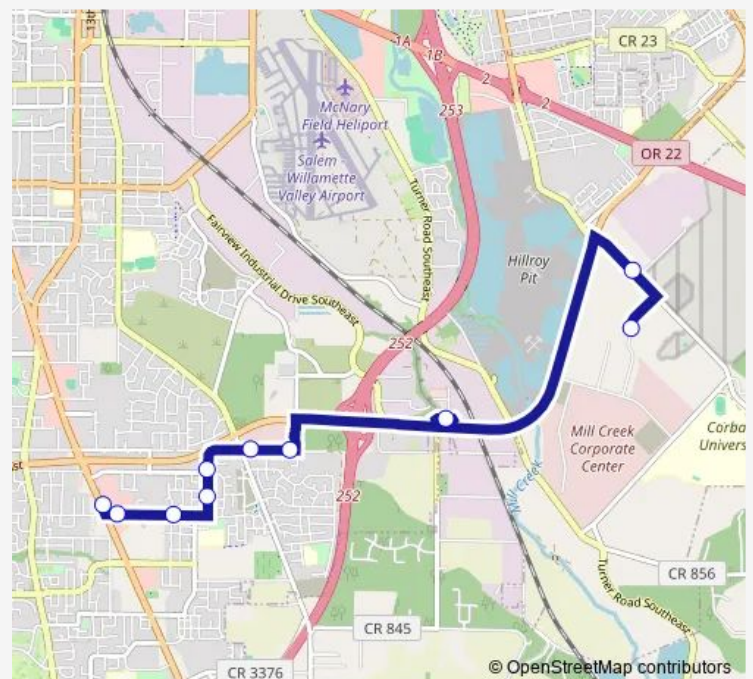

Bus 22 Kuebler Link

[Go to website](#)

Direction

Truax @ Aumsville Hwy — Commercial @ Baxter

10 stops

[Open route schedule](#)

Truax @ Aumsville Hwy

Aumsville Hwy @ Depot

Route schedule

Truax @ Aumsville Hwy — Commercial @ Baxter

Monday 05:45-23:12

Tuesday 05:45-23:12

Wednesday 05:45-23:12

Thursday 05:45-23:12

Friday 05:45-23:12

Saturday 06:14-22:03

Sunday 07:13-19:53

Route info

Direction: Truax @ Aumsville Hwy

Stops: 10

Trip Duration: 0 hour 25 min

22 — Kuebler Link

Direction

Commercial @ Baxter — Truax @ Aumsville Hwy

8 stops

[Open route schedule](#)

Commercial @ Baxter

Barnes @ Les Schwab

Barnes @ Reed

Boone @ Battle Creek

Boone @ 27th

Trelstad @ Burrignt