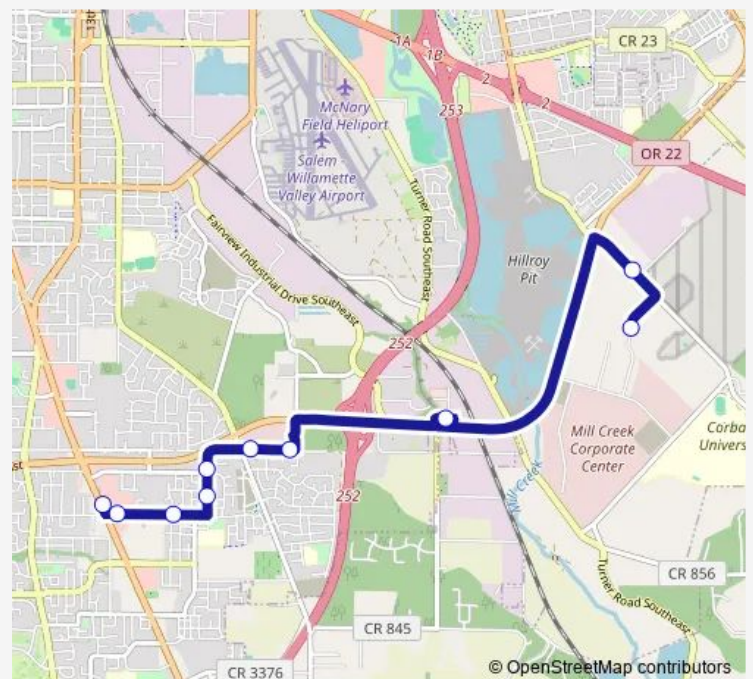

Bus 22 Kuebler Link

[Go to website](#)

Direction

Truax @ Aumsville Hwy — Commercial @ Baxter

10 stops

[Open route schedule](#)

Truax @ Aumsville Hwy

Aumsville Hwy @ Depot

Route schedule

Truax @ Aumsville Hwy — Commercial @ Baxter

Monday 05:45-23:12

Tuesday 05:45-23:12

Wednesday 05:45-23:12

Thursday 05:45-23:12

Friday 05:45-23:12

Saturday 06:14-22:03

Sunday 07:13-19:53

Route info

Direction: Truax @ Aumsville Hwy

Stops: 10

Trip Duration: 0 hour 19 min

22 — Kuebler Link

Direction

Commercial @ Baxter — Truax @ Aumsville Hwy

8 stops

[Open route schedule](#)

Commercial @ Baxter

Barnes @ Les Schwab

Barnes @ Reed

Boone @ Battle Creek

Boone @ 27th

Trelstad @ Burrigh