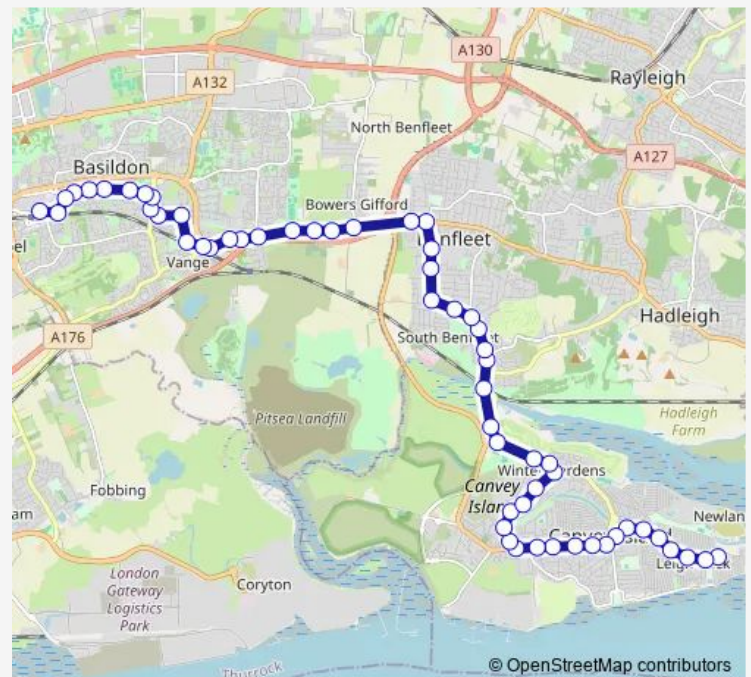

Thursday 05:40-23:45

Friday 05:40-23:45

Saturday 06:45-23:45

Sunday 07:48-21:40

Route info

Direction: Bus Station

Stops: 55

Trip Duration: 0 hour 55 min

22 — Canvey (Leigh Beck) - Basildon Bus Station

Tarpots Corner
Elmhurst Avenue
Limetree Avenue
Cemetery Corner
South View Road
Kents Hill Road
Boyce Green
Hillside Road
St Mary's Church
Railway Station
Waterside Farm
Sports Centre
Lekoe Road
Elsinor Avenue
Silver Jubilee
Budna Road
Armadale
Dinant Avenue
Second Avenue
Pine Close
Hawkesbury Road
Southwick Road
Jones Corner
Fairlop Avenue
Convent Road
Haystack Corner
Market
May Avenue
Normans Road

Maurice Road

Baardwyck Avenue

Corsel Rd

Transport Museum

Leigh Beck

Direction

Leigh Beck — Bus Station

57 stops

Friday 05:20-23:07

Saturday 05:50-23:07

Sunday 08:13-21:56

Route info

Direction: Leigh Beck

Stops: 57

Trip Duration: 0 hour 57 min

St Mary's Church