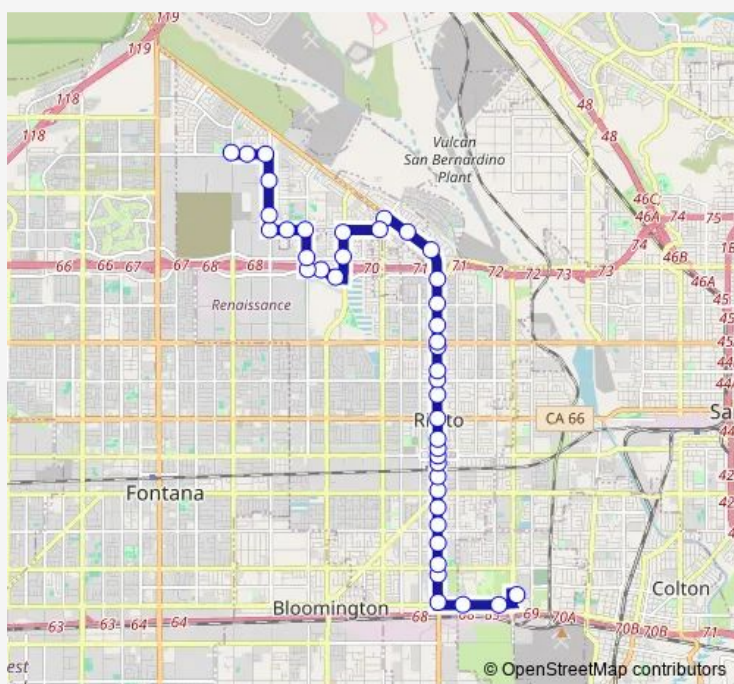

Riverside @ Holly Nb Ns

Riverside @ Wabash Nb Fs

Riverside @ Baseline Nb Fs

Route schedule

Arrowhead Medical Center Nb Fs — Alder @ Casa Grande Nb Fs

Monday 07:35-20:05

Tuesday 07:35-20:05

Wednesday 07:35-20:05

Thursday 07:35-20:05

Friday 07:35-20:05

Saturday 07:13-16:54

Sunday 07:58-17:56

Route info

Direction: Arrowhead Medical Center Nb Fs

Stops: 42

Trip Duration: 0 hour 43 min