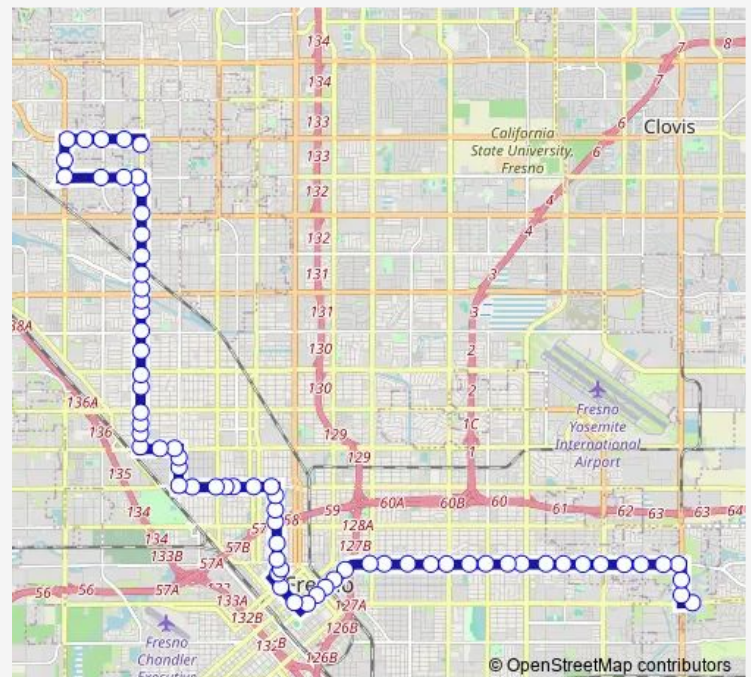

NW West - Shaw

SW West - Shaw

SW West - Alamos

SW West - Indianapolis

SW West - Emerson

SW West - Ashlan

SW West - Griffith

SW West - Dakota

SW Fruit - Home

Route schedule

SW West - Bullard — Kings Canyon - Clovis

Monday	05:55-21:15
Tuesday	05:55-21:15
Wednesday	05:55-21:15
Thursday	05:55-21:15
Friday	05:55-21:15
Saturday	06:45-17:35
Sunday	06:45-17:35

Route info

Direction: SW West - Bullard

Stops: 75

Trip Duration: 1 hour 5 min

22 — West AVE/Tulare

NW Fruit - Floradora

403 W Olive Eb

SE Olive - Adoline

SE Olive - Palm

SW Olive - Wilson

SW Olive - Broadway

SW Olive - Yosemite

SE Olive - VAN Ness

SW SAN Pablo - Olive

SW SAN Pablo - Bremer

NW SAN Pablo - Belmont