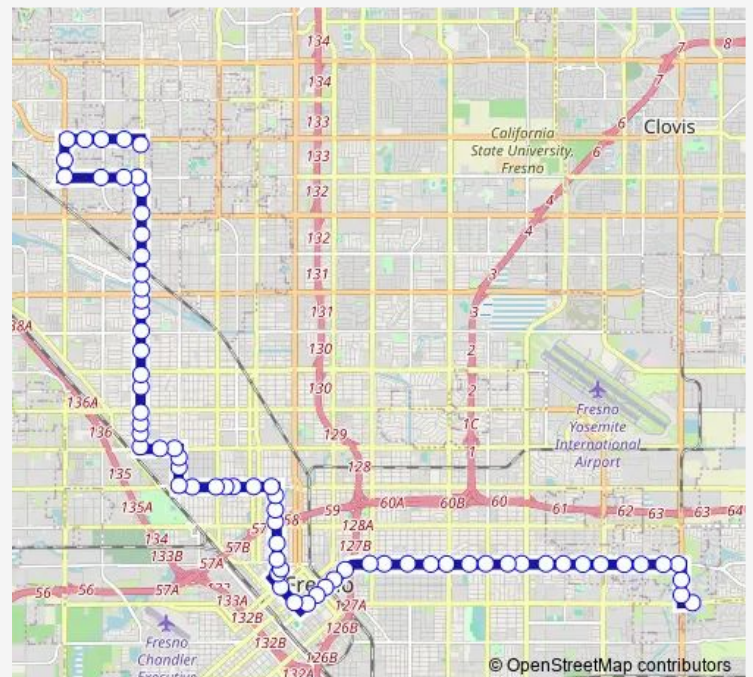

NW West - Shaw

SW West - Shaw

SW West - Alamos

SW West - Indianapolis

SW West - Emerson

SW West - Ashlan

SW West - Griffith

SW West - Dakota

SW West - Fedora

SW West - Shields

SW West - Princeton

SW West - Clinton

SW West - Cambridge

NW West - Mckinley

SE Mckinley - Brooks

SE Mckinley - Teilman

SW Fruit - Home

Route schedule

SW West - Bullard — Kings Canyon - Clovis

Monday	05:55-21:15
Tuesday	05:55-21:15
Wednesday	05:55-21:15
Thursday	05:55-21:15
Friday	05:55-21:15
Saturday	06:45-17:35
Sunday	06:45-17:35

Route info

Direction: SW West - Bullard

Stops: 75

Trip Duration: 1 hour 10 min

NW Fruit - Floradora

403 W Olive Eb

SE Olive - Adoline

SE Olive - Palm