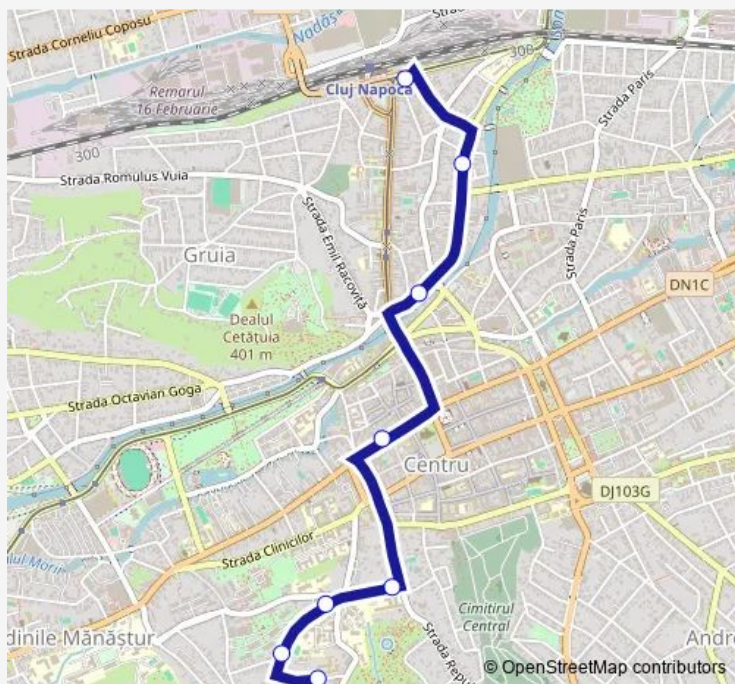

Direction

P-a Gării Sud — Boli Infecioase Sosire

8 stops

[Open route schedule](#)

P-a Gării Sud

Traian

Dacia

Memorandumului Nord

Wednesday 06:05-07:00

Thursday 06:05-07:00

Friday 06:05-07:00

Saturday —

Sunday —

Route info

Direction: P-a Gării Sud

Stops: 8

Trip Duration: 0 hour 13 min

Direction

Sp. de Boli Infecioase — P-a Gării Sosire

5 stops

[Open route schedule](#)

Sp. de Boli Infecioase

V. Babe

Memorandumului Sud

Direction: Sp. de Boli Infecioase

Stops: 5

Trip Duration: 0 hour 18 min

22 Bus time schedules and route maps are available in an offline PDF at busmaps.com. Use the busmaps.com website to see live bus times, train schedule or subway schedule, and step-by-step directions for all public transit in Cluj-Napoca