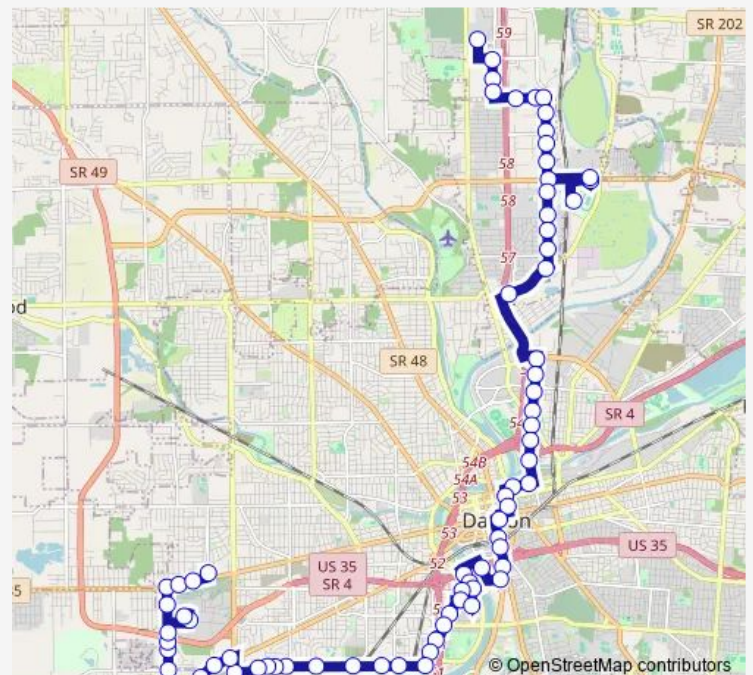

Thursday 05:21-00:08⁺¹

Friday 05:21-00:08⁺¹

Saturday 05:28-00:03⁺¹

Sunday 05:28-00:03⁺¹

Route info

Direction: Westtown Hub

Stops: 80

Trip Duration: 1 hour 4 min

22 — Route 22

Nicholas @ 3048 Nicholas

Nicholas @ Mcarthur

Nicholas @ Albritton

Nicholas @ Humane Society

Nicholas @ River

Edwin C Moses @ Broadway

Cincinnati @ Edwin C Moses

Cincinnati @ Heck

Cincinnati @ Stewart

Cincinnati @ Bolander

JOB Center

Hopeland ST @ Concord St

Albany @ Hopeland

Albany @ Edwin C. Moses

Edwin C Moses @ Elizabeth Place

Saturday 05:32-00:12⁺¹

Sunday 05:32-00:12⁺¹

Route info

Direction: Walmart @ York Commons

Stops: 77

Trip Duration: 1 hour 2 min

Webster @ Keowee

Webster @ Herbert