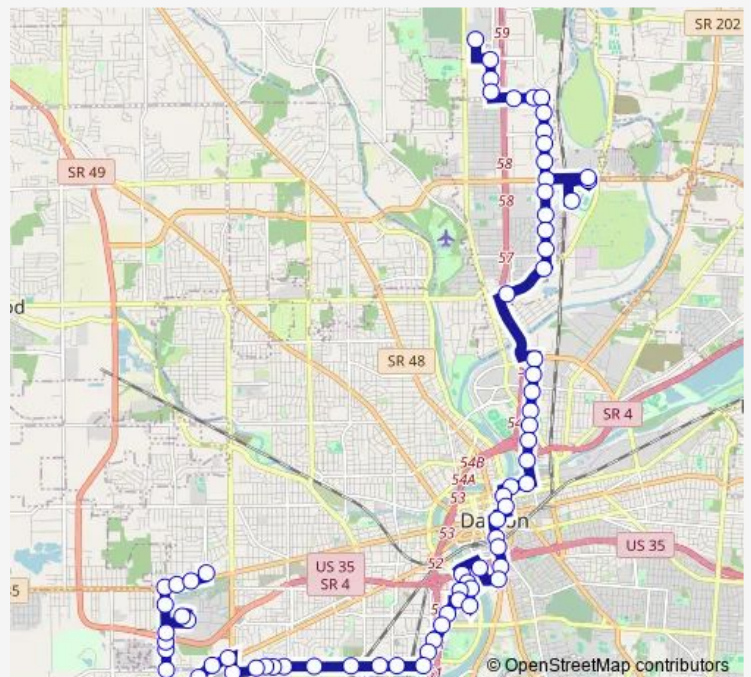

### Route schedule

Westtown Hub — Walmart @ York Commons

Monday	05:21-00:08 <sup>+1</sup>
Tuesday	05:21-00:08 <sup>+1</sup>
Wednesday	05:21-00:08 <sup>+1</sup>
Thursday	05:21-00:08 <sup>+1</sup>
Friday	05:21-00:08 <sup>+1</sup>
Saturday	05:28-00:03 <sup>+1</sup>
Sunday	05:28-00:03 <sup>+1</sup>

### Route info

Direction: Westtown Hub

Stops: 80

Trip Duration: 1 hour 3 min

22 — Route 22

Nicholas @ 3048 Nicholas

Nicholas @ Mcarthur

Nicholas @ Albritton

## Route info

Direction: Walmart @ York Commons

Stops: 77

Trip Duration: 1 hour 3 min

Webster @ Keowee

Webster @ Herbert

Webster ST @ Deeds Park

Monument @ Sears